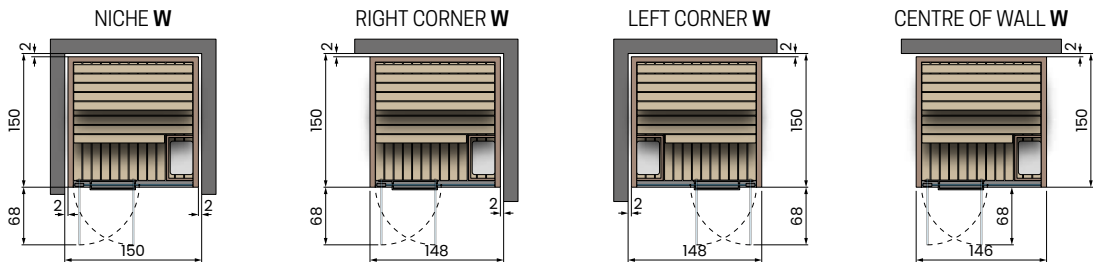

CELSIUS SAUNA 200x120 WALL

Power supply: 4,5kW
Infrared: 2

CELSIUS SAUNA 150x150 WALL

Power supply: 4,5kW
Infrared: 2

CELSIUS SAUNA 150x150 GLASS

Power supply: 4,5kW
Infrared: 2

Electrical features:
Voltage: 230V 1P+N / 400V 3P+N - 50/60Hz