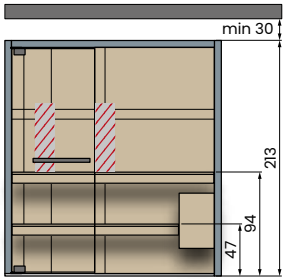

CELSIUS SAUNA 200x150 WALL

Power supply: 6kW
Infrared: 2