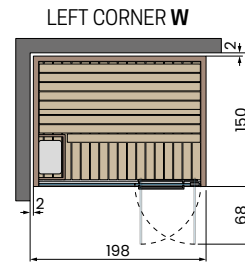

CELSIUS SAUNA 200x150 GLASS

Power supply: 6kW
Infrared: 2