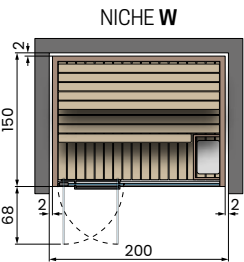

CELSIUS SAUNA 200x150 GLASS

Power supply: 6kW
Infrared: 2