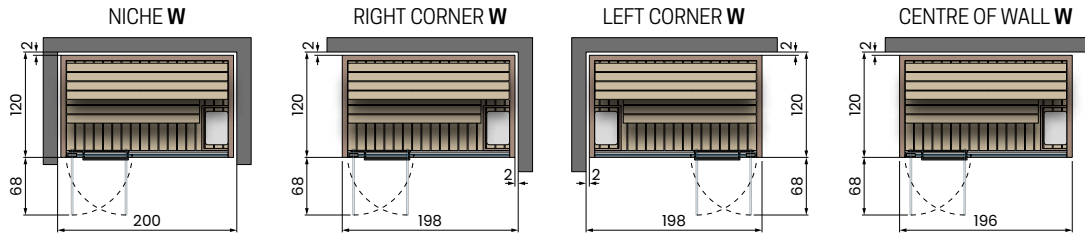

CELSIUS SAUNA 150x150 WALL

Power supply: 4,5kW
Infrared: 2