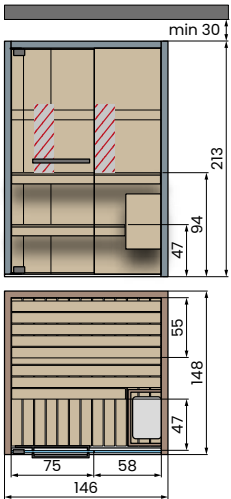

CELSIUS SAUNA 150x150 WALL

Power supply: 4,5kW
Infrared: 2