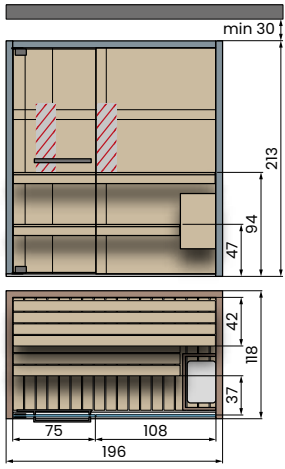

CELSIUS SAUNA 200x120 WALL

Power supply: 4,5kW
Infrared: 2