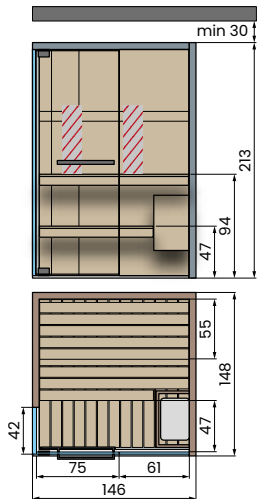

CELSIUS SAUNA 200x120 WALL

Power supply: 4,5kW
Infrared: 2

CELSIUS SAUNA 150x150 WALL

Power supply: 4,5kW
Infrared: 2

CELSIUS SAUNA 150x150 GLASS

Power supply: 4,5kW
Infrared: 2

Electrical features:
Voltage: 230V 1P+N / 400V 3P+N - 50/60Hz