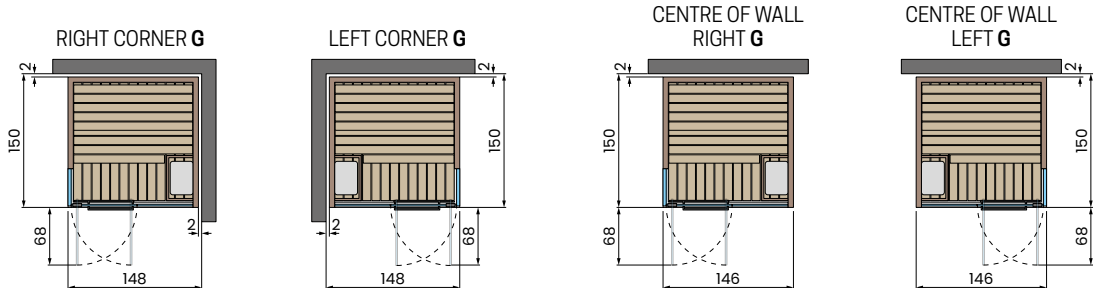

CELSIUS SAUNA 150x150 GLASS

Power supply: 4,5kW
Infrared: 2