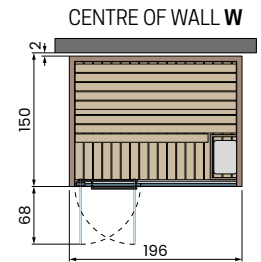

CELSIUS SAUNA 200x150 GLASS

Power supply: 6kW
Infrared: 2