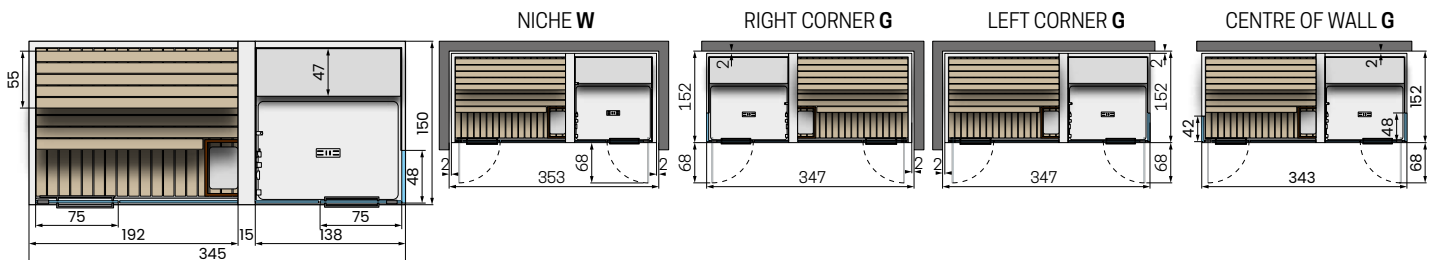

Electrical features:
Voltage: 230V 1P+N / 400V 3P+N - 50/60Hz

Hydraulic features:
Working pressure 2-5bar
Hot/Cold water 1/2" shower
Cold water 1/2" Steam generator*
Syphon connection Ø40 mm

*Steam generator water supply:
For intensive use, it is mandatory to install a reverse osmosis water demineraliser (2°F).
For occasional use, a semi-automatic boiler descaling system is available