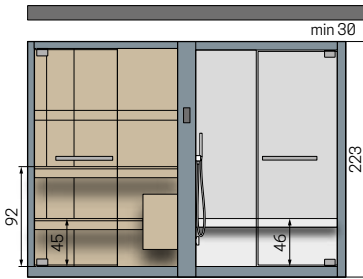

Code composition

= Code + Side panel + Functions + Boiler Descaling + Frame colour + Sauna wood

CELSIUS COMBO SH 270x120 WALL

 Total supply sauna: 3,5kW
 Total supply hammam: 3kW
 Total power: 6,5kW

CELSIUS COMBO SH 300x120 WALL