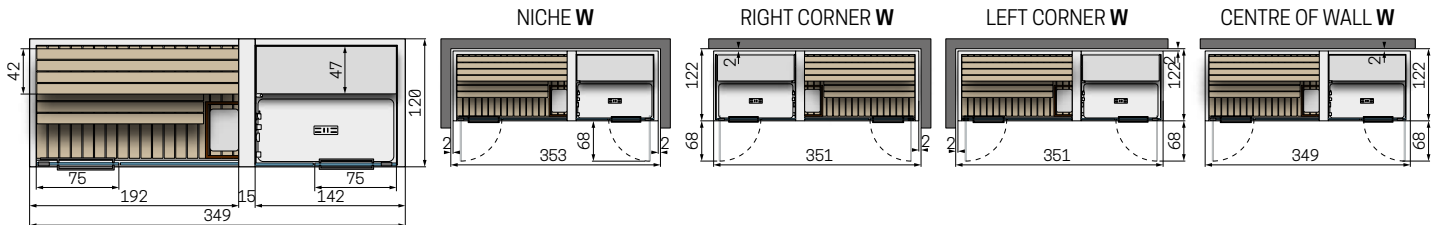

CELSIUS COMBO SH 300x150 GLASS

Total supply sauna: 4,5kW
Total supply hammam: 4,5kW
Total power: 9kW