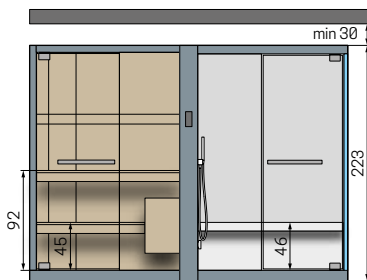

CELSIUS COMBO SH 300x150 GLASS

Total supply sauna: 4,5kW
Total supply hammam: 4,5kW
Total power: 9kW