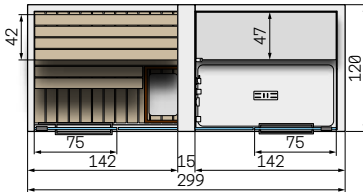

Electrical features:
Voltage: 230V 1P+N / 400V 3P+N - 50/60Hz

Hydraulic features:
Working pressure 2-5bar
Hot/Cold water 1/2" shower
Cold water 1/2" Steam generator*
Syphon connection Ø40 mm

*Steam generator water supply:
For intensive use, it is mandatory to install a reverse osmosis water demineraliser (2°F).
For occasional use, a semi-automatic boiler descaling system is available