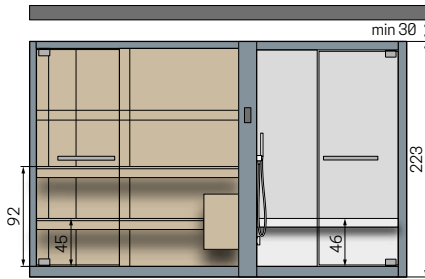

CELSIUS COMBO SH 350x120 WALL

Total supply sauna: 4,5kW
Total supply hammam: 4,5kW
Total power: 9kW