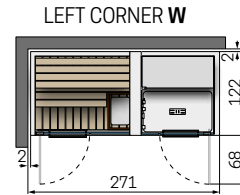

Code composition

= Code + Side panel + Functions + Boiler Descaling + Frame colour + Sauna wood

CELSIUS COMBO SH 270x120 WALL

 Total supply sauna: 3,5kW
 Total supply hammam: 3kW
 Total power: 6,5kW

CELSIUS COMBO SH 300x120 WALL