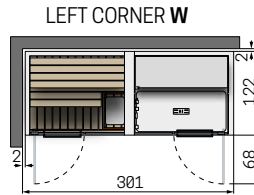

Electrical features:
Voltage: 230V 1P+N / 400V 3P+N - 50/60Hz

Hydraulic features:
Working pressure 2-5bar
Hot/Cold water 1/2" shower
Cold water 1/2" Steam generator*
Syphon connection Ø40 mm

*Steam generator water supply:
For intensive use, it is mandatory to install a reverse osmosis water demineraliser (2°F).
For occasional use, a semi-automatic boiler descaling system is available