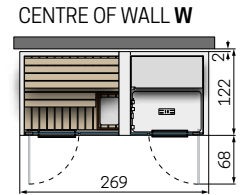

Code composition

= Code + Side panel + Functions + Boiler Descaling + Frame colour + Sauna wood

CELSIUS COMBO SH 270x120 WALL

 Total supply sauna: 3,5kW
 Total supply hammam: 3kW
 Total power: 6,5kW

CELSIUS COMBO SH 300x120 WALL