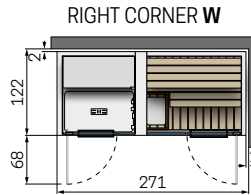

Code composition

= Code + Side panel + Functions + Boiler Descaling + Frame colour + Sauna wood

CELSIUS COMBO SH 270x120 WALL

 Total supply sauna: 3,5kW
 Total supply hammam: 3kW
 Total power: 6,5kW

CELSIUS COMBO SH 300x120 WALL