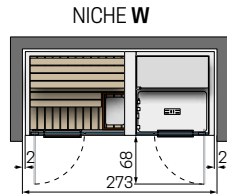

Code composition

= Code + Side panel + Functions + Boiler Descaling + Frame colour + Sauna wood

CELSIUS COMBO SH 270x120 WALL

 Total supply sauna: 3,5kW
 Total supply hammam: 3kW
 Total power: 6,5kW

CELSIUS COMBO SH 300x120 WALL