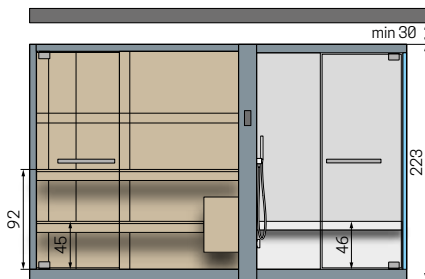

CELSIUS COMBO SH 350x150 GLASS

Total supply sauna: 6kW
Total supply hammam: 4,5kW
Total power: 10,5kW