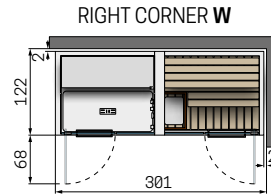

Electrical features:
Voltage: 230V 1P+N / 400V 3P+N - 50/60Hz

Hydraulic features:
Working pressure 2-5bar
Hot/Cold water 1/2" shower
Cold water 1/2" Steam generator*
Syphon connection Ø40 mm

*Steam generator water supply:
For intensive use, it is mandatory to install a reverse osmosis water demineraliser (2°F).
For occasional use, a semi-automatic boiler descaling system is available