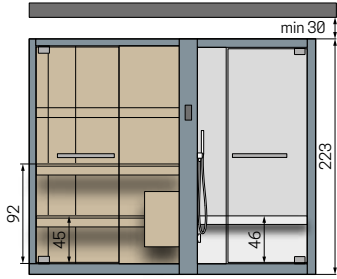

CELSIUS COMBO SH 270x120 WALL

Total supply sauna: 3,5kW
Total supply hammam: 3kW
Total power: 6,5kW