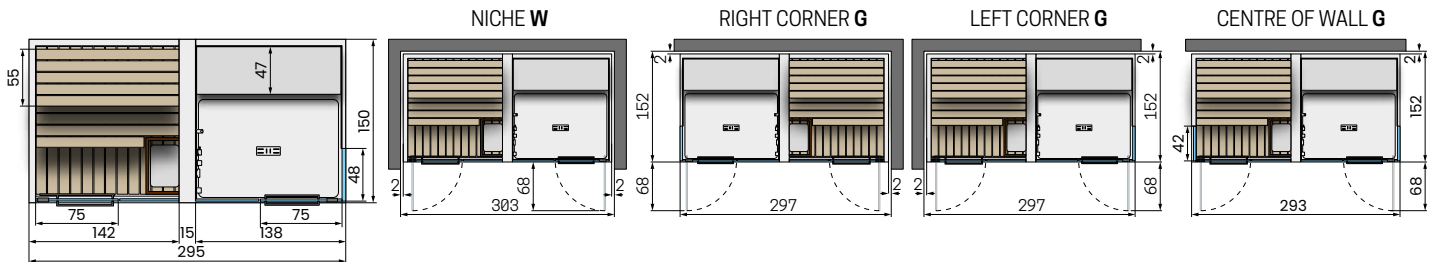

Total supply sauna: 4,5kW
 Total supply hammam: 4,5kW
 Total power: 9kW

CELSIUS COMBO SH 300x150 GLASS

Total supply sauna: 4,5kW
 Total supply hammam: 4,5kW
 Total power: 9kW

CELSIUS COMBO SH 350x150 GLASS