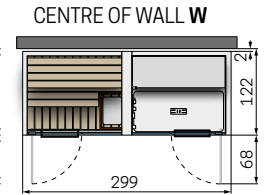

Electrical features:
Voltage: 230V 1P+N / 400V 3P+N - 50/60Hz

Hydraulic features:
Working pressure 2-5bar
Hot/Cold water 1/2" shower
Cold water 1/2" Steam generator*
Syphon connection Ø40 mm

*Steam generator water supply:
For intensive use, it is mandatory to install a reverse osmosis water demineraliser (2°F).
For occasional use, a semi-automatic boiler descaling system is available