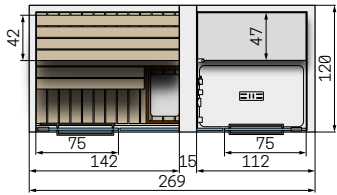

Code composition

= Code + Side panel + Functions + Boiler Descaling + Frame colour + Sauna wood

CELSIUS COMBO SH 270x120 WALL

 Total supply sauna: 3,5kW
 Total supply hammam: 3kW
 Total power: 6,5kW

CELSIUS COMBO SH 300x120 WALL