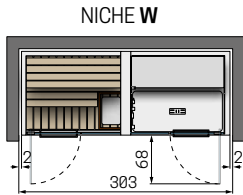

Electrical features:
Voltage: 230V 1P+N / 400V 3P+N - 50/60Hz

Hydraulic features:
Working pressure 2-5bar
Hot/Cold water 1/2" shower
Cold water 1/2" Steam generator*
Syphon connection Ø40 mm

*Steam generator water supply:
For intensive use, it is mandatory to install a reverse osmosis water demineraliser (2°F).
For occasional use, a semi-automatic boiler descaling system is available