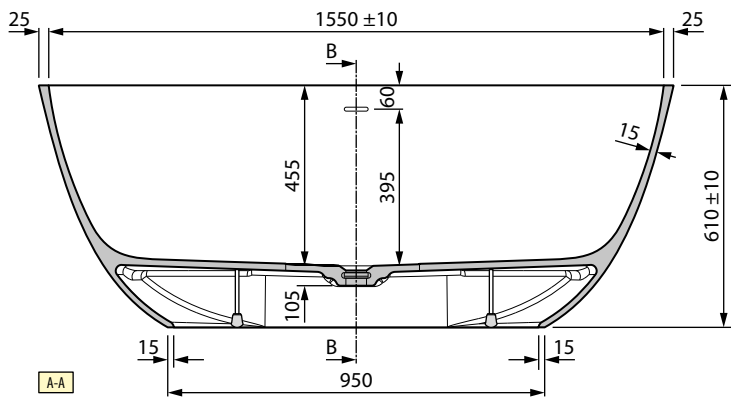

**HYDRAULIC SPECIFICATIONS**

- 150x76 cm: average capacity with overflow 325 lt  
average capacity without overflow 380 lt
- 160x78 cm: average capacity with overflow 350 lt  
average capacity without overflow 410 lt
- 167x81 cm: average capacity with overflow 370 lt  
average capacity without overflow 435 lt