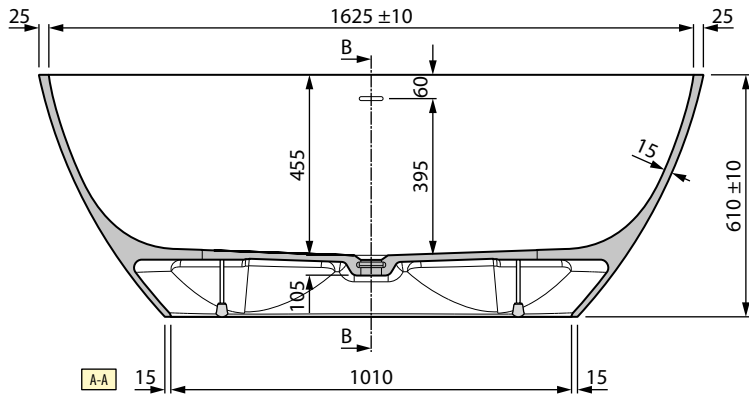

**HYDRAULIC SPECIFICATIONS**

- 150x76 cm: average capacity with overflow 325 lt  
average capacity without overflow 380 lt
- 160x78 cm: average capacity with overflow 350 lt  
average capacity without overflow 410 lt
- 167x81 cm: average capacity with overflow 370 lt  
average capacity without overflow 435 lt