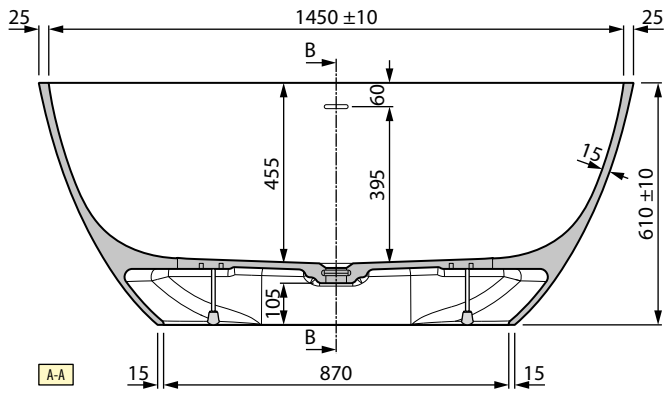

**HYDRAULIC SPECIFICATIONS**

- 150x76 cm: average capacity with overflow 325 lt  
average capacity without overflow 380 lt
- 160x78 cm: average capacity with overflow 350 lt  
average capacity without overflow 410 lt
- 167x81 cm: average capacity with overflow 370 lt  
average capacity without overflow 435 lt