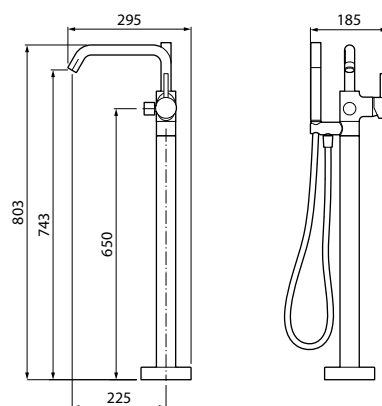

**HYDRAULIC SPECIFICATIONS**

- 150x76 cm: average capacity with overflow 325 lt  
average capacity without overflow 380 lt
- 160x78 cm: average capacity with overflow 350 lt  
average capacity without overflow 410 lt
- 167x81 cm: average capacity with overflow 370 lt  
average capacity without overflow 435 lt