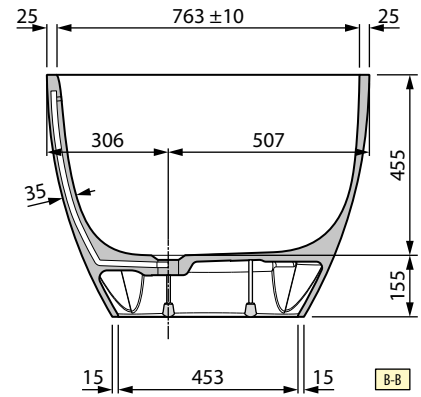

**HYDRAULIC SPECIFICATIONS**

- 150x76 cm: average capacity with overflow 325 lt  
average capacity without overflow 380 lt
- 160x78 cm: average capacity with overflow 350 lt  
average capacity without overflow 410 lt
- 167x81 cm: average capacity with overflow 370 lt  
average capacity without overflow 435 lt