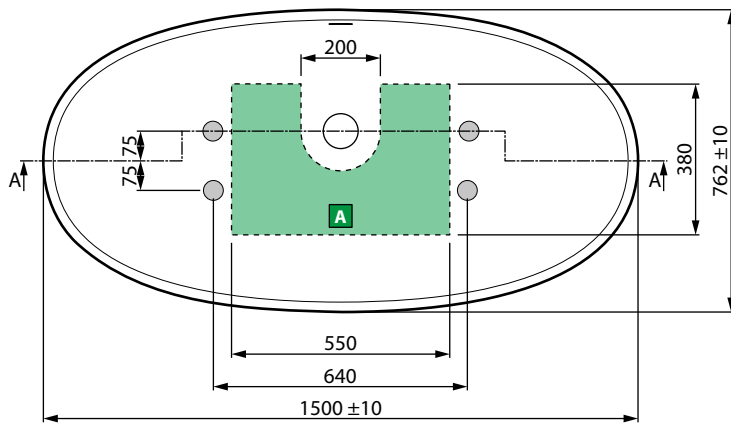

**HYDRAULIC SPECIFICATIONS**

- 150x76 cm: average capacity with overflow 325 lt  
average capacity without overflow 380 lt
- 160x78 cm: average capacity with overflow 350 lt  
average capacity without overflow 410 lt
- 167x81 cm: average capacity with overflow 370 lt  
average capacity without overflow 435 lt