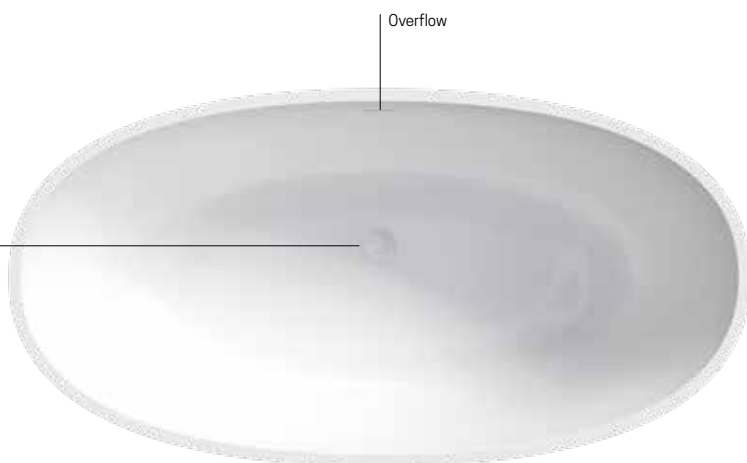

SAND | FUNCTIONS

Overflow

THE VERSION WITH INTEGRATED OVERFLOW COMPLIES WITH CURRENT REGULATIONS

FOR THE VERSION WITHOUT OVERFLOW, CHECK COMPLIANCE WITH CURRENT REGULATIONS.