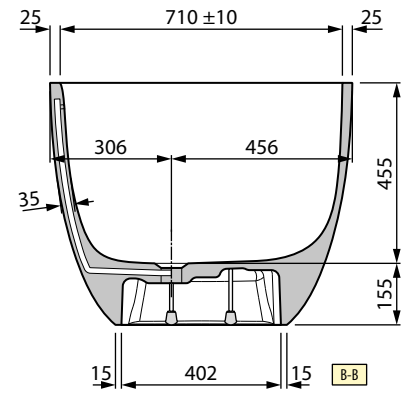

**HYDRAULIC SPECIFICATIONS**

- 150x76 cm: average capacity with overflow 325 lt  
average capacity without overflow 380 lt
- 160x78 cm: average capacity with overflow 350 lt  
average capacity without overflow 410 lt
- 167x81 cm: average capacity with overflow 370 lt  
average capacity without overflow 435 lt