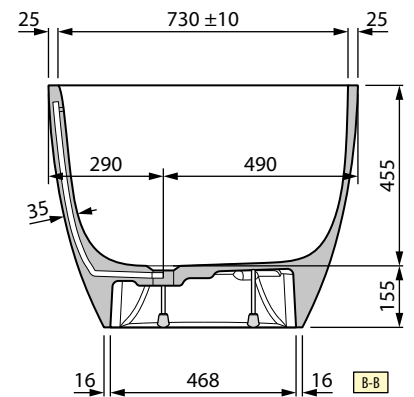

**HYDRAULIC SPECIFICATIONS**

- 150x76 cm: average capacity with overflow 325 lt  
average capacity without overflow 380 lt
- 160x78 cm: average capacity with overflow 350 lt  
average capacity without overflow 410 lt
- 167x81 cm: average capacity with overflow 370 lt  
average capacity without overflow 435 lt