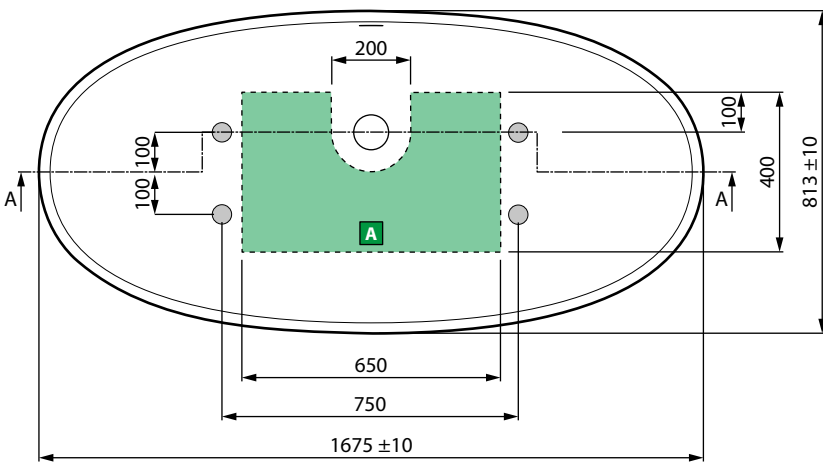

**HYDRAULIC SPECIFICATIONS**

- 150x76 cm: average capacity with overflow 325 lt  
average capacity without overflow 380 lt
- 160x78 cm: average capacity with overflow 350 lt  
average capacity without overflow 410 lt
- 167x81 cm: average capacity with overflow 370 lt  
average capacity without overflow 435 lt