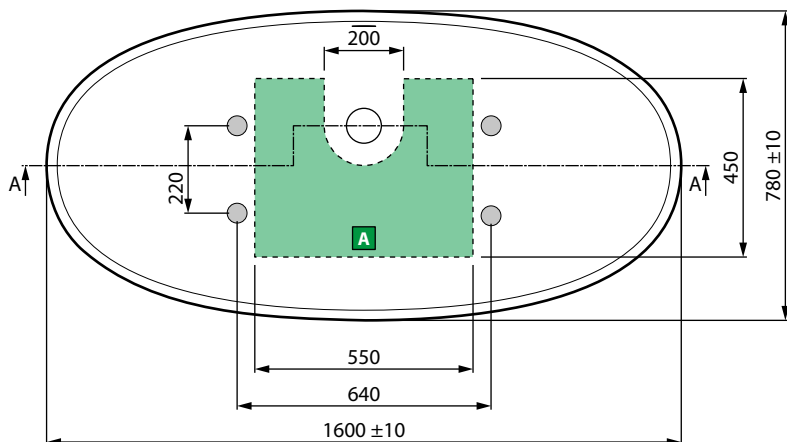

**HYDRAULIC SPECIFICATIONS**

- 150x76 cm: average capacity with overflow 325 lt  
average capacity without overflow 380 lt
- 160x78 cm: average capacity with overflow 350 lt  
average capacity without overflow 410 lt
- 167x81 cm: average capacity with overflow 370 lt  
average capacity without overflow 435 lt