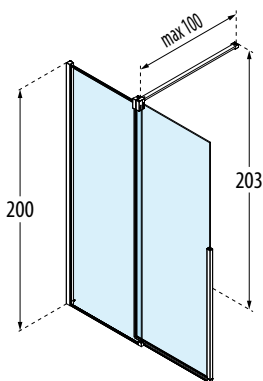

H STYLE

SHOWER PANEL WITH 1 SLIDING DOOR

Dimensions		Code	Right	Left	Glass	Profile			
Actual size						D-	S-	1	U
A	F				Clear	Matt White	Silver	Chrome	Matt Black
97↔99	51	HSTYLE100	D-	S-					
117↔119	61	HSTYLE120	D-	S-					
137↔139	71	HSTYLE140	D-	S-					
157↔159	81	HSTYLE160	D-	S-					
177↔179	91	HSTYLE180	D-	S-					

LEFT VERSION

GLASS TYPE

Clear
code 1

PROFILE COLOURS

Matt White
code U

Silver
code B

Chrome
code K

Matt Black
code H