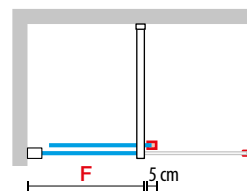

H STYLE

SHOWER PANEL WITH 1 SLIDING DOOR

Dimensions		Code	Right	Left	Glass	Profile			
Actual size						D-	S-	1	U
A	F				Clear	Matt White	Silver	Chrome	Matt Black
97↔99	51	HSTYLE100	D-	S-					
117↔119	61	HSTYLE120	D-	S-					
137↔139	71	HSTYLE140	D-	S-					
157↔159	81	HSTYLE160	D-	S-					
177↔179	91	HSTYLE180	D-	S-					