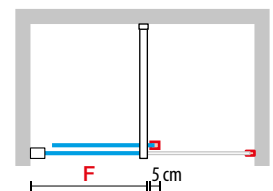

H STYLE

SHOWER PANEL WITH 1 SLIDING DOOR

Dimensions		Code	Right	Left	Glass	Profile			
Actual size						D-	S-	1	U
A	F				Clear	Matt White	Silver	Chrome	Matt Black
97↔99	51	HSTYLE100	D-	S-					
117↔119	61	HSTYLE120	D-	S-					
137↔139	71	HSTYLE140	D-	S-					
157↔159	81	HSTYLE160	D-	S-					
177↔179	91	HSTYLE180	D-	S-					