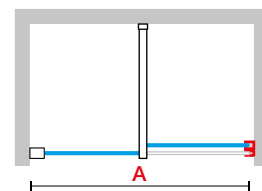

H STYLE

SHOWER PANEL WITH 1 SLIDING DOOR

Dimensions		Code	Right	Left	Glass	Profile			
Actual size						D-	S-	1	U
A	F				Clear	Matt White	Silver	Chrome	Matt Black
97↔99	51	HSTYLE100	D-	S-					
117↔119	61	HSTYLE120	D-	S-					
137↔139	71	HSTYLE140	D-	S-					
157↔159	81	HSTYLE160	D-	S-					
177↔179	91	HSTYLE180	D-	S-					

LEFT VERSION

GLASS TYPE

Clear
code 1

PROFILE COLOURS

Matt White
code U

Silver
code B

Chrome
code K

Matt Black
code H