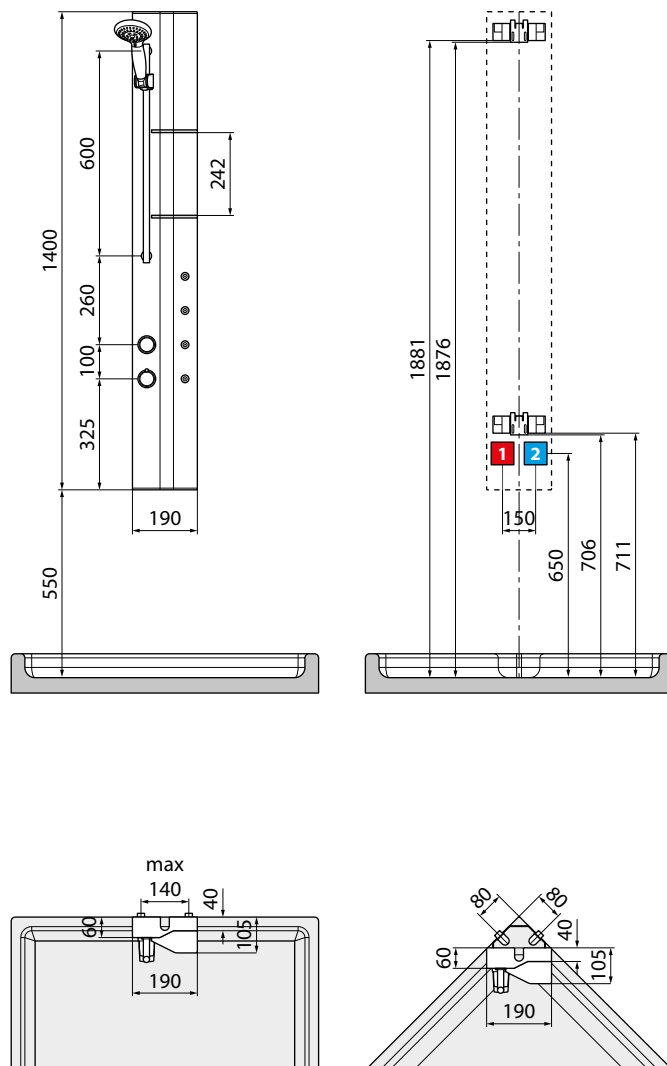

Z

EQUIPPED PANEL WITH SHOWER HEAD, FOR CORNER AND WALL FITTING

Mixer	Dimensions (cm)	Code	Finish		
			U	H	B
			Matt White	Matt Black	Silver

STANDARD			HYDROMASSAGE		
Thermostatic	19x6x140	ZETAT-	Thermostatic	19x6x140	ZETAVT-

1 2 Water connections for wall mounted fittings

- 1** HYDRAULIC CHARACTERISTIC
Optimum dynamic pressure 2÷5 bar
- 2** Hot water connection 1/2"
Cold water connection 1/2"

Construction of the Code: **Code** + **Select the colour** = Final product Code