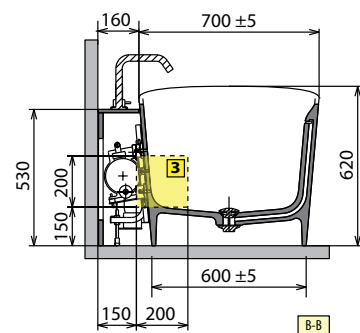

◀ **FLOOR-STANDING TAP**

Finishing	Code
Chrome	RUBPVASRSN-K
Matt Black	RUBPVASRSN-H

◀ **LOWER PERIMETER LED KIT FOR INFINITIVE BATHTUB**

Code
KLINF

◀ **TAPS AND FITTINGS ON SIDE OF BATHTUB FOR UNIT**

Finishing	Code
Matt Black	RUBBVASRSN-H

* Area for the preparation of electrical connection in the case of perimeter light for the bathtub. Plan remote control for switching on and off (not supplied).

MODEL	A	B	C	D	WEIGHT	CAPACITY IN LITRES
Ship 150	1500 mm	1280 mm	900 mm	1650 mm	105 kg	265 lt
Ship 160	1600mm	1380 mm	950 mm	1750 mm	115 kg	280 lt