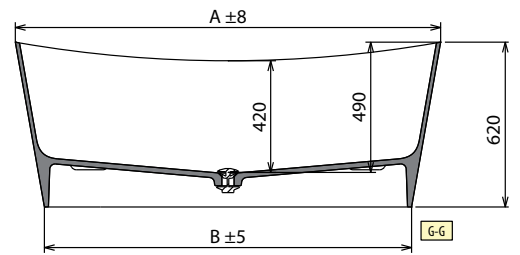

* Area for the preparation of electrical connection in the case of perimeter light for the bathtub. Plan remote control for switching on and off (not supplied).

MODEL	A	B	C	D	WEIGHT	CAPACITY IN LITRES
Ship 150	1500 mm	1280 mm	900 mm	1650 mm	105 kg	265 lt
Ship 160	1600mm	1380 mm	950 mm	1750 mm	115 kg	280 lt