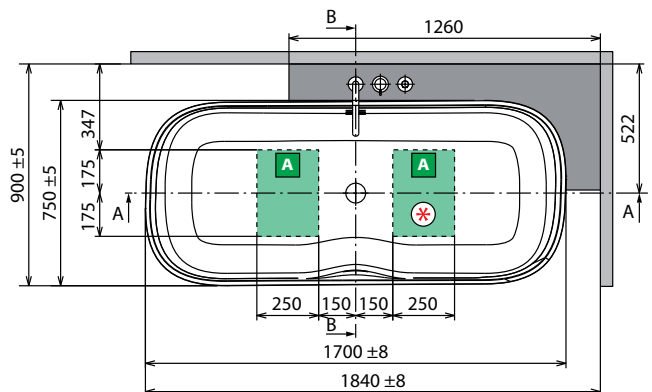

* Area for the preparation of electrical connection in the case of perimeter light for the bathtub. Plan remote control for switching on and off (not supplied).

MODEL	A	B	C	D	WEIGHT	CAPACITY IN LITRES
Ship 150	1500 mm	1280 mm	900 mm	1650 mm	105 kg	265 lt
Ship 160	1600mm	1380 mm	950 mm	1750 mm	115 kg	280 lt