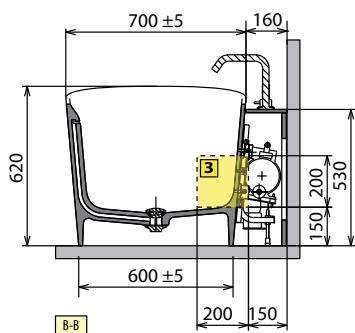

FREESTANDING

FREESTANDING / CENTRE OF WALL WITH CENTRAL UNIT, TAPS AND FITTINGS

LEFT CORNER WITH UNIT, TAPS AND FITTINGS

RIGHT SIDE WITH UNIT, TAPS AND FITTINGS

Construction of the code

Code + External bathtub + Furniture = Final product code

◀ **FLOOR-STANDING TAP**

Finishing	Code
Chrome	RUBPVASRSN-K
Matt Black	RUBPVASRSN-H

◀ **LOWER PERIMETER LED KIT FOR INFINITIVE BATHTUB**

Code
KLINF

◀ **TAPS AND FITTINGS ON SIDE OF BATHTUB FOR UNIT**

Finishing	Code
Matt Black	RUBBVASRSN-H

* Area for the preparation of electrical connection in the case of perimeter light for the bathtub. Plan remote control for switching on and off (not supplied).

MODEL	A	B	C	D	WEIGHT	CAPACITY IN LITRES
Ship 150	1500 mm	1280 mm	900 mm	1650 mm	105 kg	265 lt
Ship 160	1600mm	1380 mm	950 mm	1750 mm	115 kg	280 lt