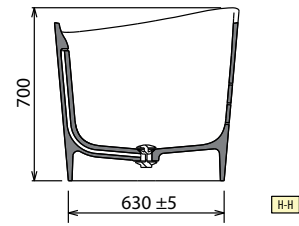

* Area for the preparation of electrical connection in the case of perimeter light for the bathtub. Plan remote control for switching on and off (not supplied).

MODEL	A	B	C	D	WEIGHT	CAPACITY IN LITRES
Ship 150	1500 mm	1280 mm	900 mm	1650 mm	105 kg	265 lt
Ship 160	1600mm	1380 mm	950 mm	1750 mm	115 kg	280 lt