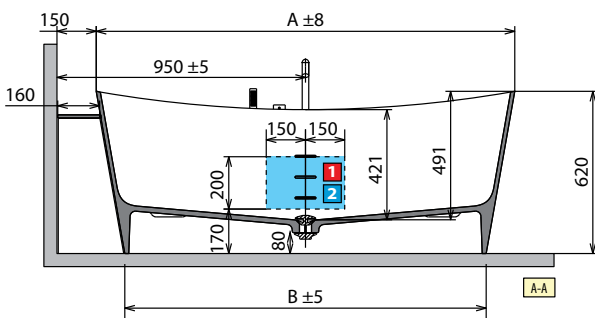

* Area for the preparation of electrical connection in the case of perimeter light for the bathtub. Plan remote control for switching on and off (not supplied).

MODEL	A	B	C	D	WEIGHT	CAPACITY IN LITRES
Ship 150	1500 mm	1280 mm	900 mm	1650 mm	105 kg	265 lt
Ship 160	1600mm	1380 mm	950 mm	1750 mm	115 kg	280 lt