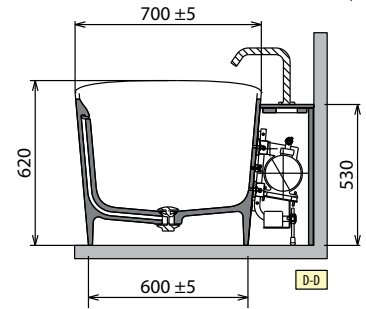

* Area for the preparation of electrical connection in the case of perimeter light for the bathtub. Plan remote control for switching on and off (not supplied).

MODEL	A	B	C	D	WEIGHT	CAPACITY IN LITRES
Ship 150	1500 mm	1280 mm	900 mm	1650 mm	105 kg	265 lt
Ship 160	1600mm	1380 mm	950 mm	1750 mm	115 kg	280 lt