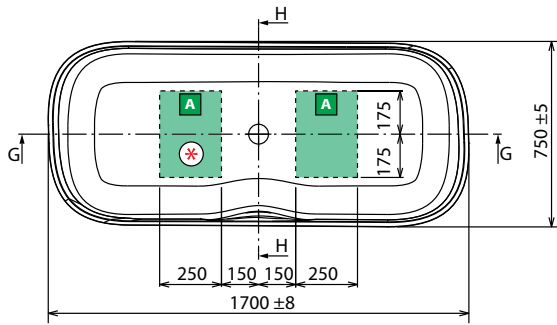

* Area for the preparation of electrical connection in the case of perimeter light for the bathtub. Plan remote control for switching on and off (not supplied).

MODEL	A	B	C	D	WEIGHT	CAPACITY IN LITRES
Ship 150	1500 mm	1280 mm	900 mm	1650 mm	105 kg	265 lt
Ship 160	1600mm	1380 mm	950 mm	1750 mm	115 kg	280 lt