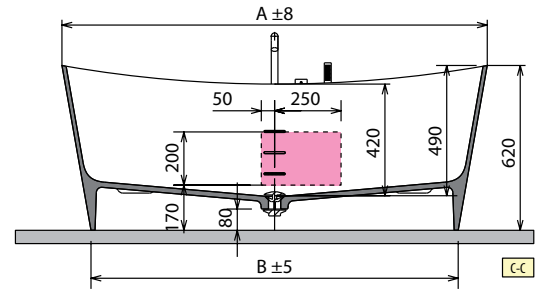

FREESTANDING

FREESTANDING / CENTRE OF WALL WITH CENTRAL UNIT, TAPS AND FITTINGS

LEFT CORNER WITH UNIT, TAPS AND FITTINGS

RIGHT SIDE WITH UNIT, TAPS AND FITTINGS

Construction of the code

Code + External bathtub + Furniture = Final product code

◀ **FLOOR-STANDING TAP**

Finishing	Code
Chrome	RUBPVASRSN-K
Matt Black	RUBPVASRSN-H

◀ **LOWER PERIMETER LED KIT FOR INFINITIVE BATHTUB**

Code
KLINF

◀ **TAPS AND FITTINGS ON SIDE OF BATHTUB FOR UNIT**

Finishing	Code
Matt Black	RUBBVASRSN-H

* Area for the preparation of electrical connection in the case of perimeter light for the bathtub. Plan remote control for switching on and off (not supplied).

MODEL	A	B	C	D	WEIGHT	CAPACITY IN LITRES
Ship 150	1500 mm	1280 mm	900 mm	1650 mm	105 kg	265 lt
Ship 160	1600mm	1380 mm	950 mm	1750 mm	115 kg	280 lt