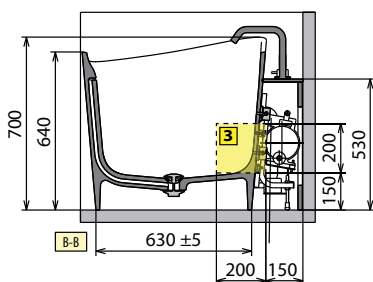

FREESTANDING

FREESTANDING / CENTRE OF WALL WITH CENTRAL UNIT, TAPS AND FITTINGS

LEFT CORNER WITH UNIT, TAPS AND FITTINGS

RIGHT SIDE WITH UNIT, TAPS AND FITTINGS

Construction of the code

Code + External bathtub + Furniture = Final product code

◀ **FLOOR-STANDING TAP**

Finishing	Code
Chrome	RUBPVASRSN-K
Matt Black	RUBPVASRSN-H

◀ **LOWER PERIMETER LED KIT FOR INFINITIVE BATHTUB**

Code
KLINF

◀ **TAPS AND FITTINGS ON SIDE OF BATHTUB FOR UNIT**

Finishing	Code
Matt Black	RUBBVASRSN-H

* Area for the preparation of electrical connection in the case of perimeter light for the bathtub. Plan remote control for switching on and off (not supplied).

MODEL	A	B	C	D	WEIGHT	CAPACITY IN LITRES
Ship 150	1500 mm	1280 mm	900 mm	1650 mm	105 kg	265 lt
Ship 160	1600mm	1380 mm	950 mm	1750 mm	115 kg	280 lt