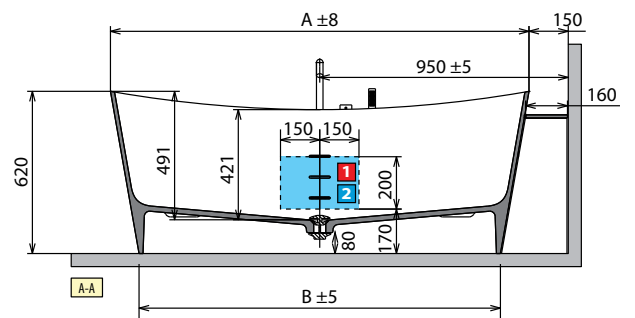

◀ **FLOOR-STANDING TAP**

Finishing	Code
Chrome	RUBPVASRSN-K
Matt Black	RUBPVASRSN-H

◀ **LOWER PERIMETER LED KIT FOR INFINITIVE BATHTUB**

Code
KLINF

◀ **TAPS AND FITTINGS ON SIDE OF BATHTUB FOR UNIT**

Finishing	Code
Matt Black	RUBBVASRSN-H

* Area for the preparation of electrical connection in the case of perimeter light for the bathtub. Plan remote control for switching on and off (not supplied).

MODEL	A	B	C	D	WEIGHT	CAPACITY IN LITRES
Ship 150	1500 mm	1280 mm	900 mm	1650 mm	105 kg	265 lt
Ship 160	1600mm	1380 mm	950 mm	1750 mm	115 kg	280 lt