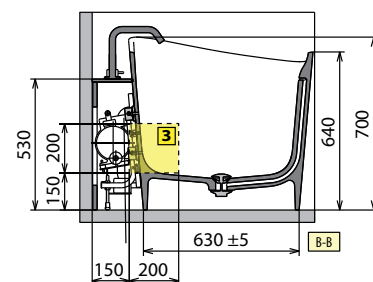

◀ **FLOOR-STANDING TAP**

Finishing	Code
Chrome	RUBPVASRSN-K
Matt Black	RUBPVASRSN-H

◀ **LOWER PERIMETER LED KIT FOR INFINITIVE BATHTUB**

Code
KLINF

◀ **TAPS AND FITTINGS ON SIDE OF BATHTUB FOR UNIT**

Finishing	Code
Matt Black	RUBBVASRSN-H

* Area for the preparation of electrical connection in the case of perimeter light for the bathtub. Plan remote control for switching on and off (not supplied).

MODEL	A	B	C	D	WEIGHT	CAPACITY IN LITRES
Ship 150	1500 mm	1280 mm	900 mm	1650 mm	105 kg	265 lt
Ship 160	1600mm	1380 mm	950 mm	1750 mm	115 kg	280 lt