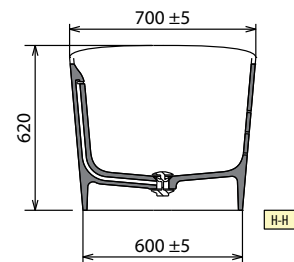

* Area for the preparation of electrical connection in the case of perimeter light for the bathtub. Plan remote control for switching on and off (not supplied).

MODEL	A	B	C	D	WEIGHT	CAPACITY IN LITRES
Ship 150	1500 mm	1280 mm	900 mm	1650 mm	105 kg	265 lt
Ship 160	1600mm	1380 mm	950 mm	1750 mm	115 kg	280 lt