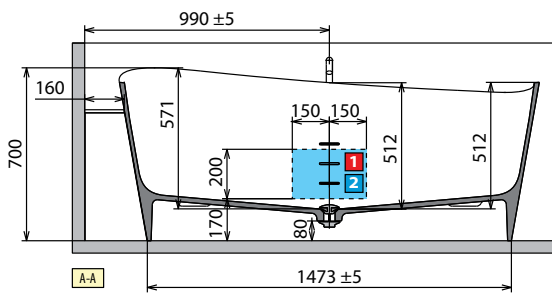

◀ **FLOOR-STANDING TAP**

Finishing	Code
Chrome	RUBPVASRSN-K
Matt Black	RUBPVASRSN-H

◀ **LOWER PERIMETER LED KIT FOR INFINITIVE BATHTUB**

Code
KLINF

◀ **TAPS AND FITTINGS ON SIDE OF BATHTUB FOR UNIT**

Finishing	Code
Matt Black	RUBBVASRSN-H

* Area for the preparation of electrical connection in the case of perimeter light for the bathtub. Plan remote control for switching on and off (not supplied).

MODEL	A	B	C	D	WEIGHT	CAPACITY IN LITRES
Ship 150	1500 mm	1280 mm	900 mm	1650 mm	105 kg	265 lt
Ship 160	1600mm	1380 mm	950 mm	1750 mm	115 kg	280 lt