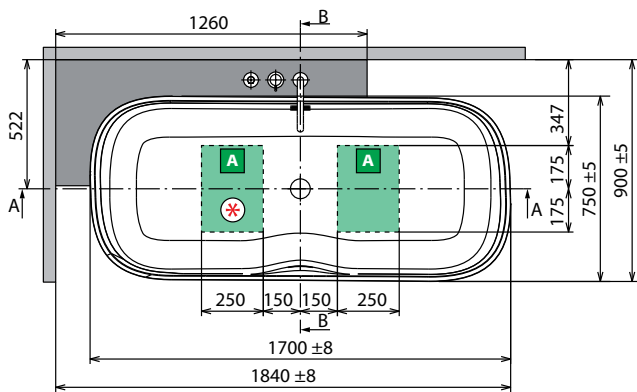

* Area for the preparation of electrical connection in the case of perimeter light for the bathtub. Plan remote control for switching on and off (not supplied).

MODEL	A	B	C	D	WEIGHT	CAPACITY IN LITRES
Ship 150	1500 mm	1280 mm	900 mm	1650 mm	105 kg	265 lt
Ship 160	1600mm	1380 mm	950 mm	1750 mm	115 kg	280 lt