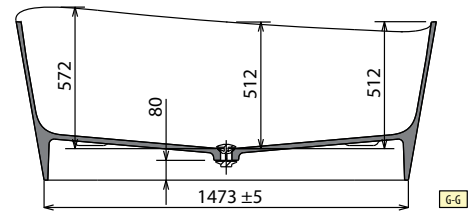

* Area for the preparation of electrical connection in the case of perimeter light for the bathtub. Plan remote control for switching on and off (not supplied).

MODEL	A	B	C	D	WEIGHT	CAPACITY IN LITRES
Ship 150	1500 mm	1280 mm	900 mm	1650 mm	105 kg	265 lt
Ship 160	1600mm	1380 mm	950 mm	1750 mm	115 kg	280 lt