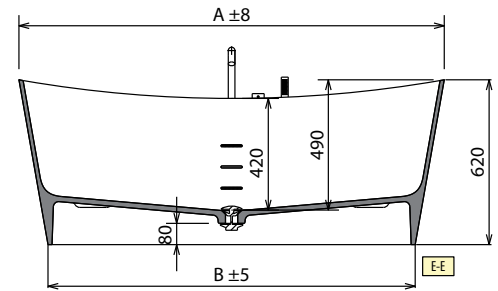

* Area for the preparation of electrical connection in the case of perimeter light for the bathtub. Plan remote control for switching on and off (not supplied).

MODEL	A	B	C	D	WEIGHT	CAPACITY IN LITRES
Ship 150	1500 mm	1280 mm	900 mm	1650 mm	105 kg	265 lt
Ship 160	1600mm	1380 mm	950 mm	1750 mm	115 kg	280 lt