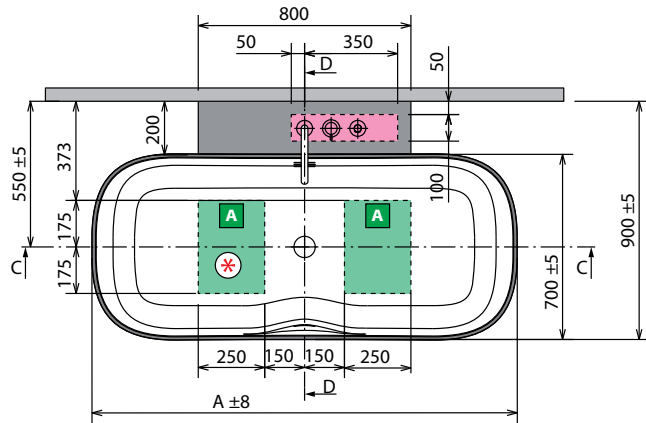

BATHTUB WITH INTEGRATED OVERFLOW
 COMPLIANT WITH CURRENT REGULATIONS

SHIP 160 cm

**BATHTUB IN NOVOTECH - INTERIOR BIANCO OPACO, EXTERIOR CUSTOMISABLE.
UNIT COMBINED WITH TOP IN OCRITECH BIANCO AND CUSTOMISABLE COLOUR.**

FREESTANDING

FREESTANDING / CENTRE OF WALL WITH CENTRAL UNIT, TAPS AND FITTINGS

LEFT CORNER WITH UNIT, TAPS AND FITTINGS

RIGHT SIDE WITH UNIT, TAPS AND FITTINGS

Construction of the code

Code + External bathtub + Furniture = Final product code

◀ **FLOOR-STANDING TAP**

Finishing	Code
Chrome	RUBPVASRSN-K
Matt Black	RUBPVASRSN-H

◀ **LOWER PERIMETER LED KIT FOR INFINITIVE BATHTUB**

Code
KLINF

◀ **TAPS AND FITTINGS ON SIDE OF BATHTUB FOR UNIT**

Finishing	Code
Matt Black	RUBBVASRSN-H

* Area for the preparation of electrical connection in the case of perimeter light for the bathtub. Plan remote control for switching on and off (not supplied).

MODEL	A	B	C	D	WEIGHT	CAPACITY IN LITRES
Ship 150	1500 mm	1280 mm	900 mm	1650 mm	105 kg	265 lt
Ship 160	1600mm	1380 mm	950 mm	1750 mm	115 kg	280 lt