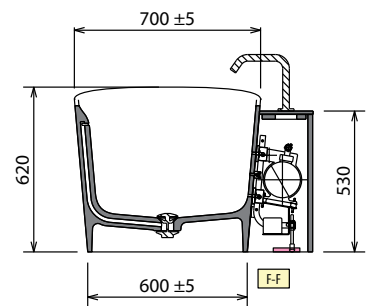

FREESTANDING

FREESTANDING / CENTRE OF WALL WITH CENTRAL UNIT, TAPS AND FITTINGS

LEFT CORNER WITH UNIT, TAPS AND FITTINGS

RIGHT SIDE WITH UNIT, TAPS AND FITTINGS

Construction of the code

Code + External bathtub + Furniture = Final product code

◀ **FLOOR-STANDING TAP**

Finishing	Code
Chrome	RUBPVASRSN-K
Matt Black	RUBPVASRSN-H

◀ **LOWER PERIMETER LED KIT FOR INFINITIVE BATHTUB**

Code
KLINF

◀ **TAPS AND FITTINGS ON SIDE OF BATHTUB FOR UNIT**

Finishing	Code
Matt Black	RUBBVASRSN-H

* Area for the preparation of electrical connection in the case of perimeter light for the bathtub. Plan remote control for switching on and off (not supplied).

MODEL	A	B	C	D	WEIGHT	CAPACITY IN LITRES
Ship 150	1500 mm	1280 mm	900 mm	1650 mm	105 kg	265 lt
Ship 160	1600mm	1380 mm	950 mm	1750 mm	115 kg	280 lt