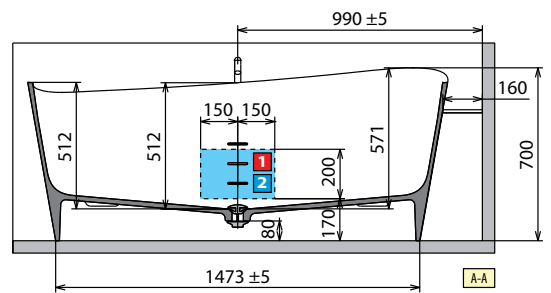

◀ **FLOOR-STANDING TAP**

Finishing	Code
Chrome	RUBPVASRSN-K
Matt Black	RUBPVASRSN-H

◀ **LOWER PERIMETER LED KIT FOR INFINITIVE BATHTUB**

Code
KLINF

◀ **TAPS AND FITTINGS ON SIDE OF BATHTUB FOR UNIT**

Finishing	Code
Matt Black	RUBBVASRSN-H

* Area for the preparation of electrical connection in the case of perimeter light for the bathtub. Plan remote control for switching on and off (not supplied).

MODEL	A	B	C	D	WEIGHT	CAPACITY IN LITRES
Ship 150	1500 mm	1280 mm	900 mm	1650 mm	105 kg	265 lt
Ship 160	1600mm	1380 mm	950 mm	1750 mm	115 kg	280 lt