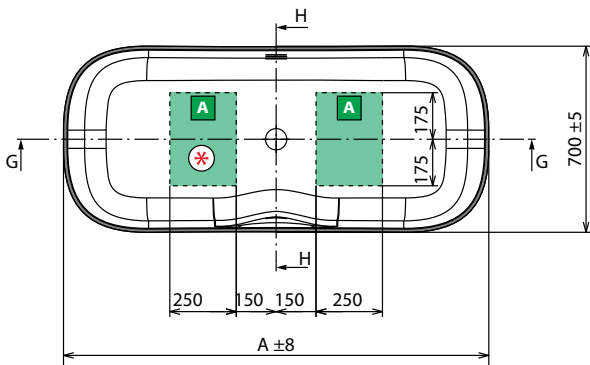

* Area for the preparation of electrical connection in the case of perimeter light for the bathtub. Plan remote control for switching on and off (not supplied).

MODEL	A	B	C	D	WEIGHT	CAPACITY IN LITRES
Ship 150	1500 mm	1280 mm	900 mm	1650 mm	105 kg	265 lt
Ship 160	1600mm	1380 mm	950 mm	1750 mm	115 kg	280 lt