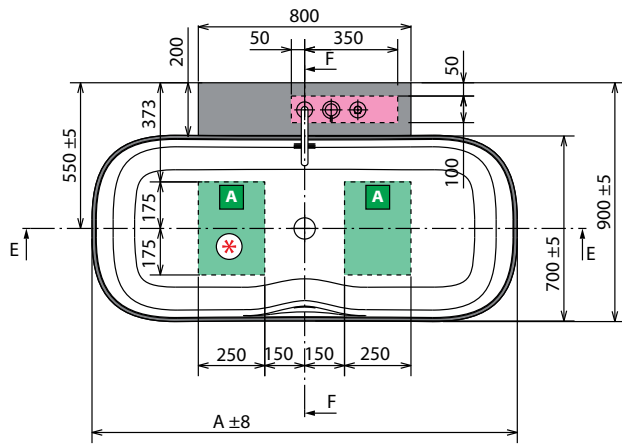

BATHTUB WITH INTEGRATED OVERFLOW
 COMPLIANT WITH CURRENT REGULATIONS

SHIP 160 cm

**BATHTUB IN NOVOTECH - INTERIOR BIANCO OPACO, EXTERIOR CUSTOMISABLE.
UNIT COMBINED WITH TOP IN OCRITECH BIANCO AND CUSTOMISABLE COLOUR.**

FREESTANDING

FREESTANDING / CENTRE OF WALL WITH CENTRAL UNIT, TAPS AND FITTINGS

LEFT CORNER WITH UNIT, TAPS AND FITTINGS

RIGHT SIDE WITH UNIT, TAPS AND FITTINGS

Construction of the code

Code + External bathtub + Furniture = Final product code

◀ **FLOOR-STANDING TAP**

Finishing	Code
Chrome	RUBPVASRSN-K
Matt Black	RUBPVASRSN-H

◀ **LOWER PERIMETER LED KIT FOR INFINITIVE BATHTUB**

Code
KLINF

◀ **TAPS AND FITTINGS ON SIDE OF BATHTUB FOR UNIT**

Finishing	Code
Matt Black	RUBBVASRSN-H

* Area for the preparation of electrical connection in the case of perimeter light for the bathtub. Plan remote control for switching on and off (not supplied).

MODEL	A	B	C	D	WEIGHT	CAPACITY IN LITRES
Ship 150	1500 mm	1280 mm	900 mm	1650 mm	105 kg	265 lt
Ship 160	1600mm	1380 mm	950 mm	1750 mm	115 kg	280 lt