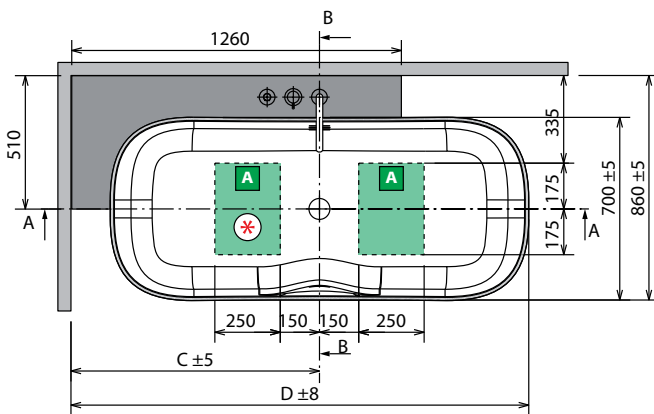

FREESTANDING

FREESTANDING / CENTRE OF WALL WITH CENTRAL UNIT, TAPS AND FITTINGS

LEFT CORNER WITH UNIT, TAPS AND FITTINGS

RIGHT SIDE WITH UNIT, TAPS AND FITTINGS

Construction of the code

Code + External bathtub + Furniture = Final product code

* Area for the preparation of electrical connection in the case of perimeter light for the bathtub. Plan remote control for switching on and off (not supplied).

MODEL	A	B	C	D	WEIGHT	CAPACITY IN LITRES
Ship 150	1500 mm	1280 mm	900 mm	1650 mm	105 kg	265 lt
Ship 160	1600mm	1380 mm	950 mm	1750 mm	115 kg	280 lt