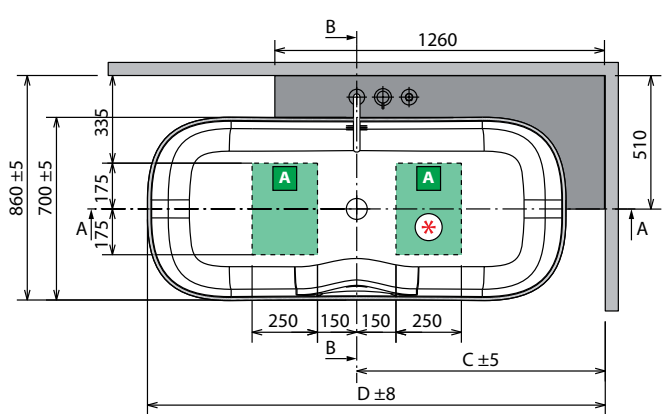

FREESTANDING

FREESTANDING / CENTRE OF WALL WITH CENTRAL UNIT, TAPS AND FITTINGS

LEFT CORNER WITH UNIT, TAPS AND FITTINGS

RIGHT SIDE WITH UNIT, TAPS AND FITTINGS

Construction of the code

Code + External bathtub + Furniture = Final product code

* Area for the preparation of electrical connection in the case of perimeter light for the bathtub. Plan remote control for switching on and off (not supplied).

MODEL	A	B	C	D	WEIGHT	CAPACITY IN LITRES
Ship 150	1500 mm	1280 mm	900 mm	1650 mm	105 kg	265 lt
Ship 160	1600mm	1380 mm	950 mm	1750 mm	115 kg	280 lt