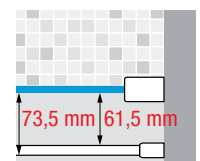

Matt Black
code **H**

Dimensions	Code	Installation		Glass	Profile			
		Right	Left		1	U	B	H
Actual size		D-	S-	1	U	B	H	
A		D-	S-	Clear	Matt White	Silver	Matt Black	
77↔80	KUADHWSPS80	D-	S-					
87↔90	KUADHWSPS90	D-	S-					
97↔100	KUADHWSPS100	D-	S-					
107↔110	KUADHWSPS110	D-	S-					
117↔120	KUADHWSPS120	D-	S-					
127↔130	KUADHWSPS130	D-	S-					
137↔140	KUADHWSPS140	D-	S-					

Dimensions	Code	Installation		Glass	Profile		
		Right	Left		U	B	H
Actual size		D-	S-	1			
A				Clear	Matt White	Silver	Matt Black
77↔80	KUADHWSP080	D-	S-				
87↔90	KUADHWSP090	D-	S-				
97↔100	KUADHWSP0100	D-	S-				
107↔110	KUADHWSP0110	D-	S-				
117↔120	KUADHWSP0120	D-	S-				
127↔130	KUADHWSP0130	D-	S-				
137↔140	KUADHWSP0140	D-	S-				