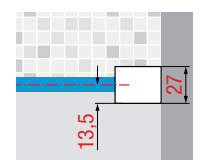

KUADRA HWS WITH TOWEL HOLDER

FIXED WALL WITH EXTERNAL TOWEL HOLDER

FLOOR MOUNTING ONLY

GLASS FINISHES

Clear
code **1**

PROFILE FINISHES

Matt White
code **U**

Silver
code **B**

Matt Black
code **H**

Dimensions	Code	Installation		Glass	Profile			
		Right	Left		1	U	B	H
Actual size		D-	S-	1	U	B	H	
A		D-	S-	Clear	Matt White	Silver	Matt Black	
77↔80	KUADHWSPS80	D-	S-					
87↔90	KUADHWSPS90	D-	S-					
97↔100	KUADHWSPS100	D-	S-					
107↔110	KUADHWSPS110	D-	S-					
117↔120	KUADHWSPS120	D-	S-					
127↔130	KUADHWSPS130	D-	S-					
137↔140	KUADHWSPS140	D-	S-					

Dimensions	Code	Installation		Glass	Profile		
		Right	Left		U	B	H
Actual size		D-	S-	1			
A				Clear	Matt White	Silver	Matt Black
77↔80	KUADHWSP080	D-	S-				
87↔90	KUADHWSP090	D-	S-				
97↔100	KUADHWSP0100	D-	S-				
107↔110	KUADHWSP0110	D-	S-				
117↔120	KUADHWSP0120	D-	S-				
127↔130	KUADHWSP0130	D-	S-				
137↔140	KUADHWSP0140	D-	S-				