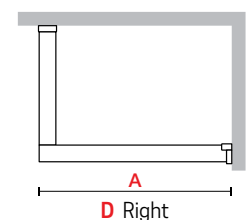

KUADRA HWS WITH TOWEL HOLDER

FIXED WALL WITH EXTERNAL TOWEL HOLDER

FLOOR MOUNTING ONLY

GLASS FINISHES

Clear
code **1**

PROFILE FINISHES

Matt White
code **U**

Silver
code **B**

Matt Black
code **H**

Dimensions	Code	Installation		Glass	Profile			
		Right	Left		1	U	B	H
Actual size		D-	S-	1	U	B	H	
A		D-	S-	Clear	Matt White	Silver	Matt Black	
77↔80	KUADHWSPS80	D-	S-					
87↔90	KUADHWSPS90	D-	S-					
97↔100	KUADHWSPS100	D-	S-					
107↔110	KUADHWSPS110	D-	S-					
117↔120	KUADHWSPS120	D-	S-					
127↔130	KUADHWSPS130	D-	S-					
137↔140	KUADHWSPS140	D-	S-					

Dimensions	Code	Installation		Glass	Profile		
		Right	Left		U	B	H
Actual size		D-	S-	1			
A				Clear	Matt White	Silver	Matt Black
77↔80	KUADHWSP080	D-	S-				
87↔90	KUADHWSP090	D-	S-				
97↔100	KUADHWSP0100	D-	S-				
107↔110	KUADHWSP0110	D-	S-				
117↔120	KUADHWSP0120	D-	S-				
127↔130	KUADHWSP0130	D-	S-				
137↔140	KUADHWSP0140	D-	S-				