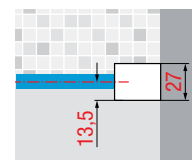

Matt Black
code **H**

Dimensions	Code	Installation		Glass	Profile			
		Right	Left		1	U	B	H
Actual size		D-	S-	1	U	B	H	
A		D-	S-	Clear	Matt White	Silver	Matt Black	
77↔80	KUADHWSPS80	D-	S-					
87↔90	KUADHWSPS90	D-	S-					
97↔100	KUADHWSPS100	D-	S-					
107↔110	KUADHWSPS110	D-	S-					
117↔120	KUADHWSPS120	D-	S-					
127↔130	KUADHWSPS130	D-	S-					
137↔140	KUADHWSPS140	D-	S-					

KUADRA HWS WITH SHELF

FIXED WALL WITH INTERNAL STORAGE SHELF

GLASS FINISHES

Clear
code 1

PROFILE FINISHES

Matt White
code U

Silver
code B

Matt Black
code H

Dimensions	Code	Installation		Glass	Profile		
		Right	Left		U	B	H
Actual size		D-	S-	1			
A				Clear	Matt White	Silver	Matt Black
77↔80	KUADHWSP080	D-	S-				
87↔90	KUADHWSP090	D-	S-				
97↔100	KUADHWSP0100	D-	S-				
107↔110	KUADHWSP0110	D-	S-				
117↔120	KUADHWSP0120	D-	S-				
127↔130	KUADHWSP0130	D-	S-				
137↔140	KUADHWSP0140	D-	S-				

Close-up of system used to rest on the shower tray. Available in black or white

Construction of the code **Code** + **Right/Left** + **Glass** + **Profile** = Final product code