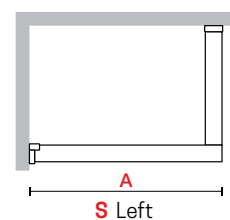

KUADRA HWS WITH TOWEL HOLDER

FIXED WALL WITH EXTERNAL TOWEL HOLDER

FLOOR MOUNTING ONLY

GLASS FINISHES

Clear
code **1**

PROFILE FINISHES

Matt White
code **U**

Silver
code **B**

Matt Black
code **H**

Dimensions	Code	Installation		Glass	Profile			
		Right	Left		1	U	B	H
Actual size		D-	S-	1	U	B	H	
A		D-	S-	Clear	Matt White	Silver	Matt Black	
77↔80	KUADHWSPS80	D-	S-					
87↔90	KUADHWSPS90	D-	S-					
97↔100	KUADHWSPS100	D-	S-					
107↔110	KUADHWSPS110	D-	S-					
117↔120	KUADHWSPS120	D-	S-					
127↔130	KUADHWSPS130	D-	S-					
137↔140	KUADHWSPS140	D-	S-					

Dimensions	Code	Installation		Glass	Profile		
		Right	Left		U	B	H
Actual size		D-	S-	1			
A				Clear	Matt White	Silver	Matt Black
77↔80	KUADHWSP080	D-	S-				
87↔90	KUADHWSP090	D-	S-				
97↔100	KUADHWSP0100	D-	S-				
107↔110	KUADHWSP0110	D-	S-				
117↔120	KUADHWSP0120	D-	S-				
127↔130	KUADHWSP0130	D-	S-				
137↔140	KUADHWSP0140	D-	S-				

Close-up of system used to rest on the shower tray. Available in black or white

Construction of the code **Code** + **Right/Left** + **Glass** + **Profile** = Final product code