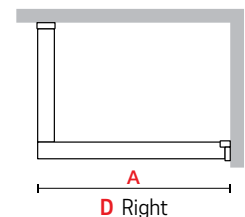

Close-up of system used to rest on the shower tray. Available in black or white