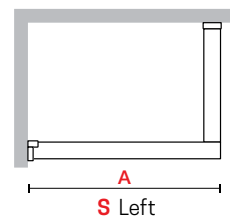

Close-up of system used to rest on the shower tray. Available in black or white