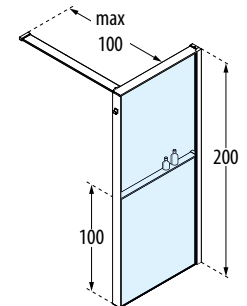

KUADRA HWS WITH SHELF

FIXED WALL WITH INTERNAL STORAGE SHELF

GLASS FINISHES

Clear
code 1

PROFILE FINISHES

Matt White
code U

Silver
code B

Matt Black
code H

Dimensions	Code	Installation		Glass	Profile		
		Right	Left		U	B	H
Actual size		D-	S-	1			
A				Clear	Matt White	Silver	Matt Black
77↔80	KUADHWSP080	D-	S-				
87↔90	KUADHWSP090	D-	S-				
97↔100	KUADHWSP0100	D-	S-				
107↔110	KUADHWSP0110	D-	S-				
117↔120	KUADHWSP0120	D-	S-				
127↔130	KUADHWSP0130	D-	S-				
137↔140	KUADHWSP0140	D-	S-				