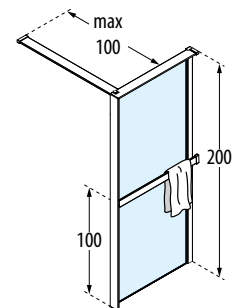

KUADRA HWS WITH TOWEL HOLDER

FIXED WALL WITH EXTERNAL TOWEL HOLDER

FLOOR MOUNTING ONLY

GLASS FINISHES

Clear
code **1**

PROFILE FINISHES

Matt White
code **U**

Silver
code **B**

Matt Black
code **H**

Dimensions	Code	Installation		Glass	Profile			
		Right	Left		1	U	B	H
Actual size		D-	S-	1	U	B	H	
A		D-	S-	Clear	Matt White	Silver	Matt Black	
77↔80	KUADHWSPS80	D-	S-					
87↔90	KUADHWSPS90	D-	S-					
97↔100	KUADHWSPS100	D-	S-					
107↔110	KUADHWSPS110	D-	S-					
117↔120	KUADHWSPS120	D-	S-					
127↔130	KUADHWSPS130	D-	S-					
137↔140	KUADHWSPS140	D-	S-					

Dimensions	Code	Installation		Glass	Profile		
		Right	Left		U	B	H
Actual size		D-	S-	1			
A				Clear	Matt White	Silver	Matt Black
77↔80	KUADHWSP080	D-	S-				
87↔90	KUADHWSP090	D-	S-				
97↔100	KUADHWSP0100	D-	S-				
107↔110	KUADHWSP0110	D-	S-				
117↔120	KUADHWSP0120	D-	S-				
127↔130	KUADHWSP0130	D-	S-				
137↔140	KUADHWSP0140	D-	S-				