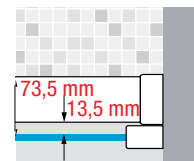

Matt Black
code **H**

Dimensions	Code	Installation		Glass	Profile			
		Right	Left		1	U	B	H
Actual size		D-	S-	1	U	B	H	
A		D-	S-	Clear	Matt White	Silver	Matt Black	
77↔80	KUADHWSPS80	D-	S-					
87↔90	KUADHWSPS90	D-	S-					
97↔100	KUADHWSPS100	D-	S-					
107↔110	KUADHWSPS110	D-	S-					
117↔120	KUADHWSPS120	D-	S-					
127↔130	KUADHWSPS130	D-	S-					
137↔140	KUADHWSPS140	D-	S-					

KUADRA HWS WITH SHELF

FIXED WALL WITH INTERNAL STORAGE SHELF

GLASS FINISHES

Clear
code 1

PROFILE FINISHES

Matt White
code U

Silver
code B

Matt Black
code H

Dimensions	Code	Installation		Glass	Profile		
		Right	Left		U	B	H
Actual size		D-	S-	1			
A				Clear	Matt White	Silver	Matt Black
77↔80	KUADHWSP080	D-	S-				
87↔90	KUADHWSP090	D-	S-				
97↔100	KUADHWSP0100	D-	S-				
107↔110	KUADHWSP0110	D-	S-				
117↔120	KUADHWSP0120	D-	S-				
127↔130	KUADHWSP0130	D-	S-				
137↔140	KUADHWSP0140	D-	S-				