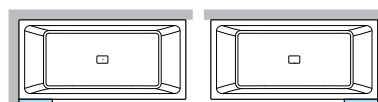

to combine with Divina, Calos 2.0 and Sense 3-4 bathtub

S Left

D Right

Finishing	Dimensions (cm)	Code	D-	S-	
White	70	R90AGEBPSML	D-	S-	A
Silver		R90AGEBPSML	D-	S-	B
Matt Black		R90AGEBPSML	D-	S-	H

TOWEL HOLDER WITH ILLUMINATED SHELF