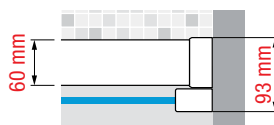

“FRAME KIT” INTERNAL BAR VERSION WITH SHELF HOLDER

Code	Installation		Select finishing / price		
	Right	Left	U	B	H
	D-	S-	Matt White	Silver	Matt Black
R80KUFR10