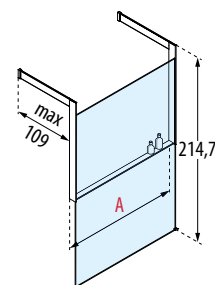

Dimensions	Code	Glass	Profile			
Actual size		1	U	B	K	H
A		Clear	Matt White	Silver	Chrome	Matt Black
114	KUADFC116PS-					
134	KUADFC136PS-					
154	KUADFC156PS-					

KUADRA HF FRAME

WITH STORAGE SHELF

Dimensions	Code	Glass	Profile		
Actual size		1	U	B	H
A		Clear	Matt White	Silver	Matt Black
114	KUADFC116PO-				
134	KUADFC136PO-				
154	KUADFC156PO-				