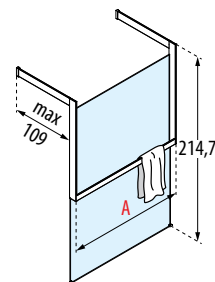

Dimensions	Code	Glass	Profile			
Actual size		1	U	B	K	H
A		Clear	Matt White	Silver	Chrome	Matt Black
114	KUADFC116PS-					
134	KUADFC136PS-					
154	KUADFC156PS-					

KUADRA HF FRAME

WITH STORAGE SHELF

Dimensions	Code	Glass	Profile		
Actual size		1	U	B	H
A		Clear	Matt White	Silver	Matt Black
114	KUADFC116PO-				
134	KUADFC136PO-				
154	KUADFC156PO-				