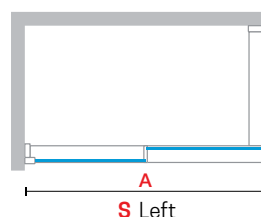

ENTRY SIDE TOWEL HOLDER - STORAGE SHELF ENTRY SIDE TOWEL HOLDER - STORAGE SHELF

134↔137	KUADHWZPS0140	D-	S-			
144↔147	KUADHWZPS0150	D-	S-			
154↔157	KUADHWZPS0160	D-	S-			
164↔167	KUADHWZPS0170	D-	S-			
174↔177	KUADHWZPS0180	D-	S-			
194↔197	KUADHWZPS0200	D-	S-			
214↔217	KUADHWZPS0220	D-	S-