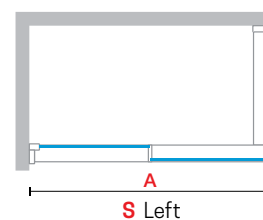

ENTRY SIDE STORAGE SHELF - TOWEL HOLDER

134↔137	KUADHWZPOS140	D-	S-				
144↔147	KUADHWZPOS150	D-	S-				
154↔157	KUADHWZPOS160	D-	S-				
164↔167	KUADHWZPOS170	D-	S-				
174↔177	KUADHWZPOS180	D-	S-				
194↔197	KUADHWZPOS200	D-	S-				
214↔217	KUADHWZPOS220	D-	S-