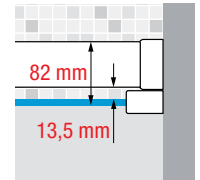

Close-up of system used to rest on the shower tray. Available in black or white