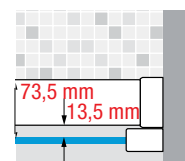

ENTRY SIDE TOWEL HOLDER - STORAGE SHELF ENTRY SIDE TOWEL HOLDER - STORAGE SHELF

134↔137	KUADHWZPS0140	D-	S-			
144↔147	KUADHWZPS0150	D-	S-			
154↔157	KUADHWZPS0160	D-	S-			
164↔167	KUADHWZPS0170	D-	S-			
174↔177	KUADHWZPS0180	D-	S-			
194↔197	KUADHWZPS0200	D-	S-			
214↔217	KUADHWZPS0220	D-	S-