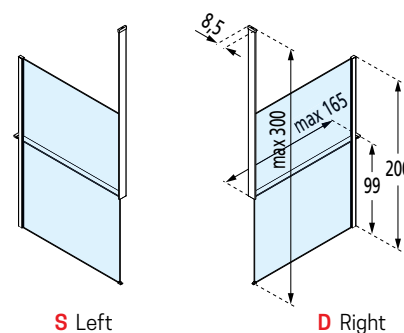

Construction of the code **Code** + **Right/Left** + **Profile** = Final product code

● IN STOCK UK

(Other products)
Please check availability