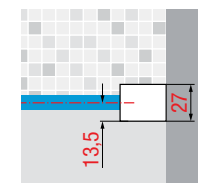

KUADRA HN FRAME

FIXED WALL IN RECESS VERSION

200 cm

8 mm

3 cm

GLASS TYPE

Clear
code 1

PROFILE COLOURS

Matt White
code U

Silver
code B

Chrome
code K

Matt Black
code H

Dimensions				Code	Installation		Glass	Profile				
Actual size	Front panel	Access (cm)	Size		Right	Left		1	U	B	K	H
A	F	*	AxB* ± 2 mm		D-	S-	Clear	Matt White	Silver	Chrome	Matt Black	
117↔120	57	63	120	KUADHN120	D-	S-	●					
137↔140	77	63	140	KUADHN140	D-	S-	●					
147↔150	87	63	150	KUADHN150	D-	S-						
157↔160	97	63	160	KUADHN160	D-	S-	●					
167↔170	107	63	170	KUADHN170	D-	S-	●					
177↔180	117	63	180	KUADHN180	D-	S-						

THE PROFILE CAN BE CUSTOM CUT TO FIT THE AVAILABLE SPACE.

OPTIONAL

KUADRA HA FRAME

SWIVEL DOOR FOR KUADRA H+H FRAME AND KUADRA HN FRAME

Dimensions	Code	Glass	Profile		
Actual size			U	K	H
FAF		Clear	Matt White	Chrome	Matt Black
37	KUADHHA37-				

● IN STOCK UK

(Other products)
Please check availability