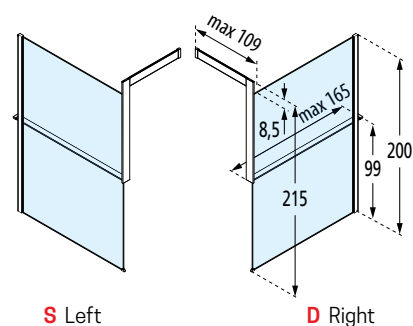

“FRAME KIT” INTERNAL BAR CEILING VERSION WITH SHELF HOLDER

Code	Installation		Select finishing / price		
	Right	Left	U	B	H
	D-	S-	Matt White	Silver	Matt Black
R80KUFRISOF