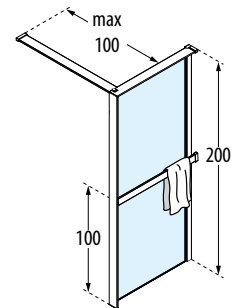

● IN STOCK UK

(Other products)
Please check availability