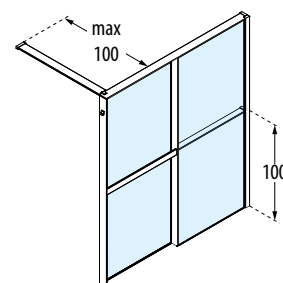

Dimensions	Code	Installation		Glass	Profile		
		Right	Left		U	B	H
Actual size		D-	S-	1	U	B	H
A				Clear	Matt White	Silver	Matt Black

ENTRY SIDE TOWEL HOLDER - STORAGE SHELF ENTRY SIDE TOWEL HOLDER - STORAGE SHELF

134↔137	KUADHWZPS0140	D-	S-			
144↔147	KUADHWZPS0150	D-	S-			
154↔157	KUADHWZPS0160	D-	S-			
164↔167	KUADHWZPS0170	D-	S-			
174↔177	KUADHWZPS0180	D-	S-			
194↔197	KUADHWZPS0200	D-	S-			
214↔217	KUADHWZPS0220	D-	S-