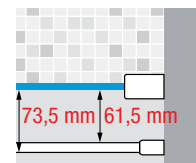

Dimensions	Code	Installation		Glass	Profile		
		Right	Left		U	B	H
Actual size		D-	S-	1			
A				Clear	Matt White	Silver	Matt Black
77↔80	KUADHWSPS80	D-	S-				
87↔90	KUADHWSPS90	D-	S-				
97↔100	KUADHWSPS100	D-	S-	●			
107↔110	KUADHWSPS110	D-	S-				
117↔120	KUADHWSPS120	D-	S-	●			
127↔130	KUADHWSPS130	D-	S-				
137↔140	KUADHWSPS140	D-	S-				