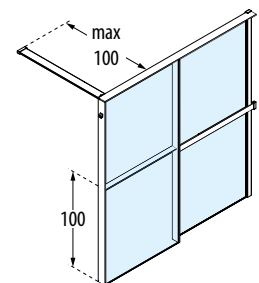

KUADRA **HW FRAME**

KUADRA HWZ1 FRAME

1 INTERNAL STORAGE SHELF + 1 TOWEL HOLDER ON THE WALL SIDE

FLOOR MOUNTING ONLY

200 cm

8 mm

3 cm

GLASS TYPE

Clear
code 1

PROFILE COLOURS

Matt White
code U

Silver
code B

Matt Black
code H

Dimensions	Code	Installation		Glass	Profile		
		Right	Left		U	B	H
Actual size		D-	S-	1	U	B	H
A				Clear	Matt White	Silver	Matt Black