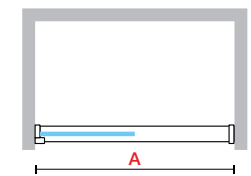

THE PROFILE CAN BE CUSTOM CUT TO FIT THE AVAILABLE SPACE.

OPTIONAL

KUADRA HA FRAME

SWIVEL DOOR FOR KUADRA H+H FRAME AND KUADRA HN FRAME

Dimensions	Code	Glass	Profile		
Actual size			U	K	H
FAF		Clear	Matt White	Chrome	Matt Black
37	KUADHHA37-				