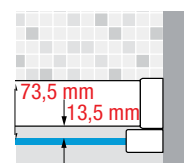

● IN STOCK UK

(Other products)
Please check availability

KUADRA HWS WITH SHELF

FIXED WALL WITH INTERNAL STORAGE SHELF

200 cm

8 mm

3 cm

GLASS TYPE

Clear
code 1

PROFILE COLOURS

Matt White
code U

Silver
code B

Matt Black
code H

Dimensions	Code	Installation		Glass	Profile		
		Right	Left		U	B	H
Actual size		D-	S-	1			
A				Clear	Matt White	Silver	Matt Black
77↔80	KUADHWSP080	D-	S-				
87↔90	KUADHWSP090	D-	S-				
97↔100	KUADHWSP0100	D-	S-				
107↔110	KUADHWSP0110	D-	S-				
117↔120	KUADHWSP0120	D-	S-				
127↔130	KUADHWSP0130	D-	S-				
137↔140	KUADHWSP0140	D-	S-				