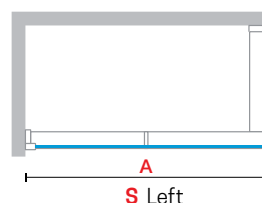

Close-up of system used to rest on the shower tray. Available in black or white