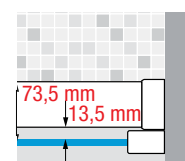

Silver
code B

Matt Black
code H

Dimensions		Code	Installation		Glass	Profile		
Actual size	Size		Right	Left		1	U	B
A	AxB *± 2 mm		D-	S-	Clear	Matt White	Silver	Matt Black
135↔138	140	KUADHWLP00140	D-	S-				
145↔148	150	KUADHWLP00150	D-	S-				
155↔158	160	KUADHWLP00160	D-	S-				
165↔168	170	KUADHWLP00170	D-	S-				
175↔178	180	KUADHWLP00180	D-	S-				
195↔198	200	KUADHWLP00200	D-	S-				
215↔218	220	KUADHWLP00220	D-	S-				