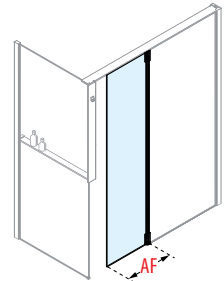

Construction of the code **Code** + **Glass** + **Profile** = Final product code

● IN STOCK UK

(Other products)
Please check availability