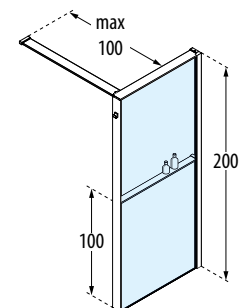

KUADRA HWS WITH SHELF

FIXED WALL WITH INTERNAL STORAGE SHELF

200 cm

8 mm

3 cm

GLASS TYPE

Clear
code 1

PROFILE COLOURS

Matt White
code U

Silver
code B

Matt Black
code H

Dimensions	Code	Installation		Glass	Profile		
		Right	Left		U	B	H
Actual size		D-	S-	1			
A				Clear	Matt White	Silver	Matt Black
77↔80	KUADHWSP080	D-	S-				
87↔90	KUADHWSP090	D-	S-				
97↔100	KUADHWSP0100	D-	S-				
107↔110	KUADHWSP0110	D-	S-				
117↔120	KUADHWSP0120	D-	S-				
127↔130	KUADHWSP0130	D-	S-				
137↔140	KUADHWSP0140	D-	S-				

Close-up of system used to rest on the shower tray. Available in black or white

IN STOCK UK

(Other products)
Please check availability

Construction of the code **Code** + **Right/Left** + **Glass** + **Profile** = Final product code