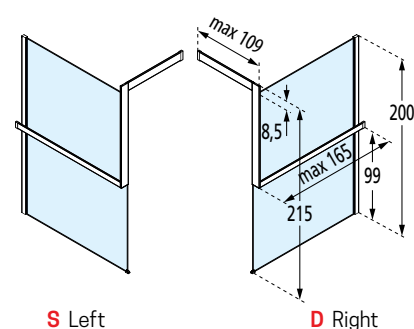

“FRAME KIT” EXTERNAL BAR VERSION WITH TOWEL HOLDER

Code	Installation		Select finishing / price			
	Right	Left	U	B	H	K
	D-	S-	Matt White	Silver	Matt Black	Chrome
R80KUFRE10