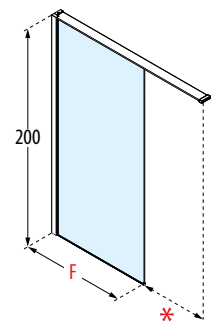

KUADRA HN FRAME

FIXED WALL IN RECESS VERSION

200 cm

8 mm

3 cm

GLASS TYPE

Clear
code 1

PROFILE COLOURS

Matt White
code U

Silver
code B

Chrome
code K

Matt Black
code H

Dimensions				Code	Installation		Glass	Profile				
Actual size	Front panel	Access (cm)	Size		Right	Left		1	U	B	K	H
A	F	*	AxB* ± 2 mm		D-	S-	Clear	Matt White	Silver	Chrome	Matt Black	
117↔120	57	63	120	KUADHN120	D-	S-	●					
137↔140	77	63	140	KUADHN140	D-	S-	●					
147↔150	87	63	150	KUADHN150	D-	S-						
157↔160	97	63	160	KUADHN160	D-	S-	●					
167↔170	107	63	170	KUADHN170	D-	S-	●					
177↔180	117	63	180	KUADHN180	D-	S-						

THE PROFILE CAN BE CUSTOM CUT TO FIT THE AVAILABLE SPACE.

OPTIONAL

KUADRA HA FRAME

SWIVEL DOOR FOR KUADRA H+H FRAME AND KUADRA HN FRAME

Dimensions	Code	Glass	Profile		
Actual size			U	K	H
FAF		Clear	Matt White	Chrome	Matt Black
37	KUADHHA37-				

● IN STOCK UK

(Other products)
Please check availability