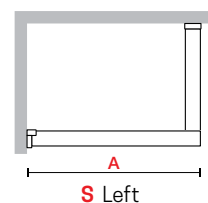

● IN STOCK UK

(Other products)
Please check availability