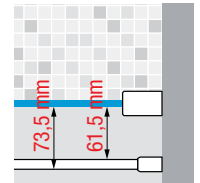

OPTIONAL

KUADRA H FRAME TOWEL HOLDER

EXTERNAL TOWEL HOLDER
FLOOR MOUNTING ONLY

Dimensions Actual size	Code	Installation		Profile			
		Right	Left	U	B	K	H
		D-	S-				
A				Matt White	Silver	Chrome	Matt Black
117	R90AKFBPS	D-	S-				
157	R90AKFBPS16	D-	S-				

OPTIONAL

KUADRA H FRAME SHELF

STORAGE SHELF

Dimensions Actual size	Code	Installation		Profile		
		Right	Left	U	B	H
		D-	S-			
A				Matt White	Silver	Matt Black
117	R90AKFBPO	D-	S-			
157	R90AKFBPO16	D-	S-			

Close-up of system used to rest on the shower tray. Available in black or white

IN STOCK UK

(Other products)
Please check availability