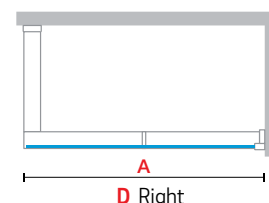

Close-up of system used to rest on the shower tray. Available in black or white