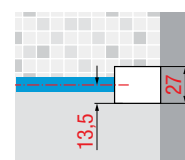

ENTRY SIDE TOWEL HOLDER - STORAGE SHELF ENTRY SIDE TOWEL HOLDER - STORAGE SHELF

134↔137	KUADHWZPS0140	D-	S-			
144↔147	KUADHWZPS0150	D-	S-			
154↔157	KUADHWZPS0160	D-	S-			
164↔167	KUADHWZPS0170	D-	S-			
174↔177	KUADHWZPS0180	D-	S-			
194↔197	KUADHWZPS0200	D-	S-			
214↔217	KUADHWZPS0220	D-	S-