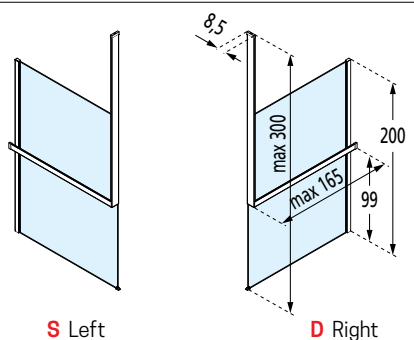

“FRAME KIT” EXTERNAL BAR CEILING VERSION WITH TOWEL HOLDER

Code	Installation		Select finishing / price			
	Right	Left	U	B	H	K
	D-	S-	Matt White	Silver	Matt Black	Chrome
R80KUFRESOF