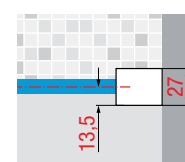

Silver
code B

Matt Black
code H

Dimensions		Code	Installation		Glass	Profile		
Actual size	Size		Right	Left		1	U	B
A	AxB *± 2 mm		D-	S-	Clear	Matt White	Silver	Matt Black
135↔138	140	KUADHWLP00140	D-	S-				
145↔148	150	KUADHWLP00150	D-	S-				
155↔158	160	KUADHWLP00160	D-	S-				
165↔168	170	KUADHWLP00170	D-	S-				
175↔178	180	KUADHWLP00180	D-	S-				
195↔198	200	KUADHWLP00200	D-	S-				
215↔218	220	KUADHWLP00220	D-	S-				