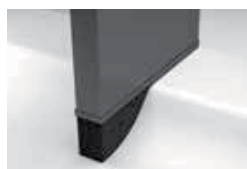

Close-up of system used to rest on the shower tray. Available in black or white