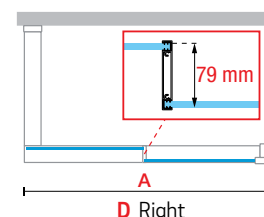

ENTRY SIDE TOWEL HOLDER - STORAGE SHELF ENTRY SIDE TOWEL HOLDER - STORAGE SHELF

134↔137	KUADHWZPS0140	D-	S-			
144↔147	KUADHWZPS0150	D-	S-			
154↔157	KUADHWZPS0160	D-	S-			
164↔167	KUADHWZPS0170	D-	S-			
174↔177	KUADHWZPS0180	D-	S-			
194↔197	KUADHWZPS0200	D-	S-			
214↔217	KUADHWZPS0220	D-	S-