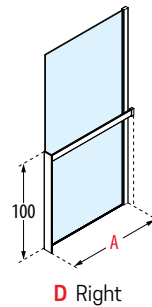

KUADRA **HN FRAME**

OPTIONAL

KUADRA H FRAME TOWEL HOLDER

EXTERNAL TOWEL HOLDER
FLOOR MOUNTING ONLY

Dimensions Actual size	Code	Installation		Profile			
		Right	Left	U	B	K	H
		D-	S-				
A				Matt White	Silver	Chrome	Matt Black
117	R90AKFBPS	D-	S-				
157	R90AKFBPS16	D-	S-				