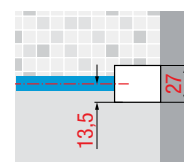

● IN STOCK UK

(Other products)
Please check availability

KUADRA HWS WITH SHELF

FIXED WALL WITH INTERNAL STORAGE SHELF

200 cm

8 mm

3 cm

GLASS TYPE

Clear
code 1

PROFILE COLOURS

Matt White
code U

Silver
code B

Matt Black
code H

Dimensions	Code	Installation		Glass	Profile		
		Right	Left		U	B	H
Actual size		D-	S-	1			
A				Clear	Matt White	Silver	Matt Black
77↔80	KUADHWSP080	D-	S-				
87↔90	KUADHWSP090	D-	S-				
97↔100	KUADHWSP0100	D-	S-				
107↔110	KUADHWSP0110	D-	S-				
117↔120	KUADHWSP0120	D-	S-				
127↔130	KUADHWSP0130	D-	S-				
137↔140	KUADHWSP0140	D-	S-				