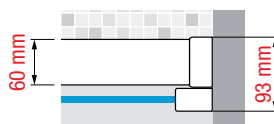

“FRAME KIT” INTERNAL BAR CEILING VERSION WITH SHELF HOLDER

Code	Installation		Select finishing / price		
	Right	Left	U	B	H
	D-	S-	Matt White	Silver	Matt Black
R80KUFRISOF