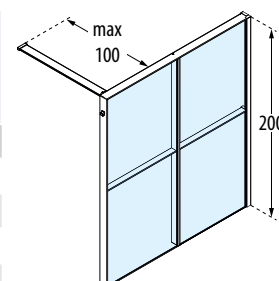

Dimensions		Code	Installation		Glass	Profile			
Actual size	Size		Right	Left		1	U	B	H
A	AxB *± 2 mm		D-	S-	Clear	Matt White	Silver	Matt Black	
135↔138	140	KUADHWLP00140	D-	S-					
145↔148	150	KUADHWLP00150	D-	S-					
155↔158	160	KUADHWLP00160	D-	S-					
165↔168	170	KUADHWLP00170	D-	S-					
175↔178	180	KUADHWLP00180	D-	S-					
195↔198	200	KUADHWLP00200	D-	S-					
215↔218	220	KUADHWLP00220	D-	S-