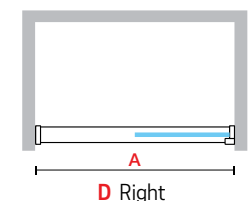

THE PROFILE CAN BE CUSTOM CUT TO FIT THE AVAILABLE SPACE.

OPTIONAL

KUADRA HA FRAME

SWIVEL DOOR FOR KUADRA H+H FRAME AND KUADRA HN FRAME

Dimensions	Code	Glass	Profile		
Actual size			U	K	H
FAF		Clear	Matt White	Chrome	Matt Black
37	KUADHHA37-				