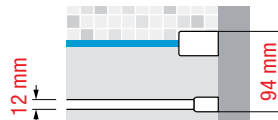

“FRAME KIT” EXTERNAL BAR CEILING VERSION WITH TOWEL HOLDER

Code	Installation		Select finishing / price			
	Right	Left	U	B	H	K
	D-	S-	Matt White	Silver	Matt Black	Chrome
R80KUFRESOF