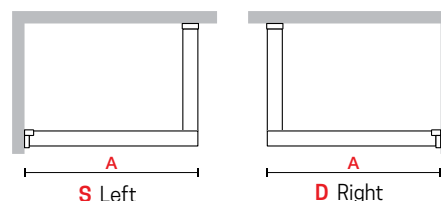

Close-up of system used to rest on the shower tray. Available in black or white