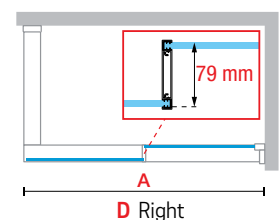

ENTRY SIDE STORAGE SHELF - TOWEL HOLDER

134↔137	KUADHWZPOS140	D-	S-				
144↔147	KUADHWZPOS150	D-	S-				
154↔157	KUADHWZPOS160	D-	S-				
164↔167	KUADHWZPOS170	D-	S-				
174↔177	KUADHWZPOS180	D-	S-				
194↔197	KUADHWZPOS200	D-	S-				
214↔217	KUADHWZPOS220	D-	S-