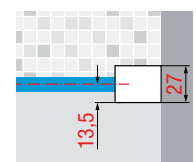

● IN STOCK UK

(Other products)
Please check availability