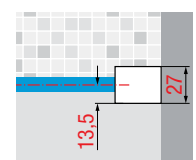

ENTRY SIDE STORAGE SHELF - TOWEL HOLDER

134↔137	KUADHWZPOS140	D-	S-				
144↔147	KUADHWZPOS150	D-	S-				
154↔157	KUADHWZPOS160	D-	S-				
164↔167	KUADHWZPOS170	D-	S-				
174↔177	KUADHWZPOS180	D-	S-				
194↔197	KUADHWZPOS200	D-	S-				
214↔217	KUADHWZPOS220	D-	S-