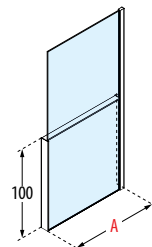

D Right

S Left

OPTIONAL

KUADRA H FRAME SHELF

STORAGE SHELF

Dimensions Actual size	Code	Installation		Profile		
		Right	Left	U	B	H
		D-	S-			
A				Matt White	Silver	Matt Black
117	R90AKFBPO	D-	S-			
157	R90AKFBPO16	D-	S-			