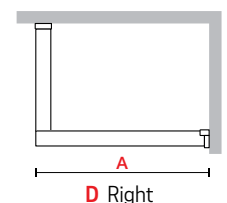

● IN STOCK UK

(Other products)
Please check availability