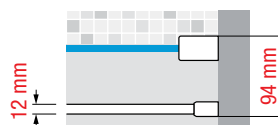

Silver
code B

Chrome
code K

Matt Black
code H

“FRAME KIT” EXTERNAL BAR VERSION WITH TOWEL HOLDER

Code	Installation		Select finishing / price			
	Right	Left	U	B	H	K
	D-	S-	Matt White	Silver	Matt Black	Chrome
R80KUFRE10						