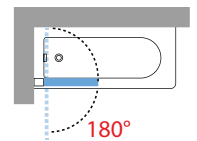

## PROFILE COLOURS

White  
code D

Silver  
code B

Chrome  
code K

Dimensions	Code	Glass			Profile		
		1	2	4	D	B	K
Actual size		Clear	Aqua	Satin	White	Silver	Chrome
70 x 150	<b>Y21V70-</b>						
75 x 150	<b>Y21V75-</b>						
80 x 150	<b>Y21V80-</b>						
85 x 150	<b>Y21V85-</b>						
90 x 150	<b>Y21V90-</b>						

### HOW TO TAKE THE MEASUREMENT

Dimension must be taken from the tiled wall to the external edge of the bathtub according to this drawing.