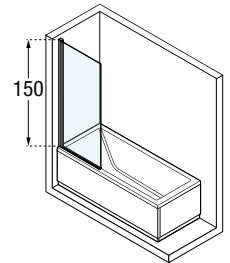

## PROFILE COLOURS

White  
code D

Silver  
code B

Chrome  
code K

Dimensions	Code	Glass			Profile		
		1	2	4	D	B	K
Actual size		Clear	Aqua	Satin	White	Silver	Chrome
70 x 150	<b>Y21V70-</b>						
75 x 150	<b>Y21V75-</b>						
80 x 150	<b>Y21V80-</b>						
85 x 150	<b>Y21V85-</b>						
90 x 150	<b>Y21V90-</b>						

### HOW TO TAKE THE MEASUREMENT

Dimension must be taken from the tiled wall to the external edge of the bathtub according to this drawing.