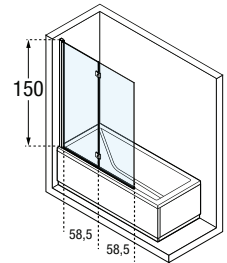

## PROFILE COLOURS

White  
code D

Silver  
code B

Chrome  
code K

Matt Black  
code H

Dimensions	Code	Right	Left	Glass			Profile			
		D-	S-	1	2	4	D	B	K	H
Actual size		D-	S-	Clear	Aqua	Satin	White	Silver	Chrome	Matt Black
120 x 150	<b>Y21BSV120</b>	D-	S-							

### HOW TO TAKE THE MEASUREMENT

Dimension must be taken from the tiled wall to the external edge of the bathtub according to this drawing.