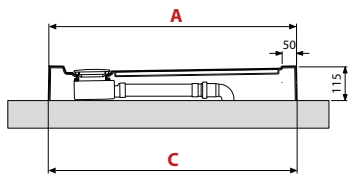

VICTORY

QUADRANT SHOWER TRAY

NEWS
flat bottom design

OPTIONAL

Waste column ø 90 not included

Code	Price
PIL90PCAB-CR40	

For water tight installation, use our drain **PIL90PCAB-CR40**, or waste columns with double lip seal.

RIM 4,5 CM

Dimensions				Code	Select the finishing / price					
					30	79	11	27	29	28
A ± 2 mm B1 C ± 3 mm					White	Soft white	Beige	Corda	Grey	Matt Black
80 x 80	794	244	796	VINR804-						
90 x 90	894	344	896	VINR904-						
100 x 100	994	444	996	VINR1004-						
Waste cover matching tray's colour				KR90CPILOLP-						

VICTORY

RIM 11,5 CM

Dimensions				Code	Select the finishing / price					
					30	79	11	27	29	28
A ± 2 mm B1 E C ± 4 mm					White	Soft white	Beige	Corda	Grey	Matt Black
80 x 80	794	244	400 798	VINR8011-						
90 x 90	894	344	500 898	VINR9011-						
100 x 100	994	444	600 998	VINR10011-						
Waste cover matching tray's colour				KR90CPILOLP-						