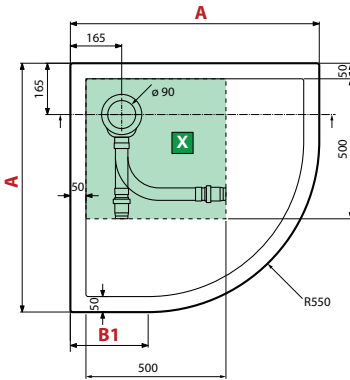

VICTORY

RIM 4,5 CM

Dimensions				Code	Select the finishing / price					
					30	79	11	27	29	28
A ± 2 mm B1 C ± 3 mm					White	Soft white	Beige	Corda	Grey	Matt Black
80 x 80	794	244	796	VINR804-						
90 x 90	894	344	896	VINR904-						
100 x 100	994	444	996	VINR1004-						
Waste cover matching tray's colour				KR90CPILOLP-