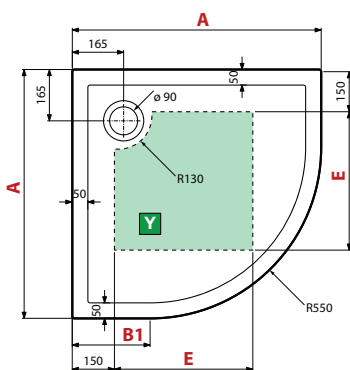

VICTORY

QUADRANT SHOWER TRAY

NEWS
flat bottom design

OPTIONAL

Waste column ø 90 not included

Code	Price
PIL90PCAB-CR40	

For water tight installation, use our drain **PIL90PCAB-CR40**, or waste columns with double lip seal.

RIM 4,5 CM

Dimensions				Code	Select the finishing / price					
					30	79	11	27	29	28
A ± 2 mm B1 C ± 3 mm					White	Soft white	Beige	Corda	Grey	Matt Black
80 x 80	794	244	796	VINR804-						
90 x 90	894	344	896	VINR904-						
100 x 100	994	444	996	VINR1004-						
Waste cover matching tray's colour				KR90CPILOLP-						

VICTORY

RIM 11,5 CM

Dimensions				Code	Select the finishing / price					
					30	79	11	27	29	28
A ± 2 mm B1 E C ± 4 mm					White	Soft white	Beige	Corda	Grey	Matt Black
80 x 80	794	244	400 798	VINR8011-						
90 x 90	894	344	500 898	VINR9011-						
100 x 100	994	444	600 998	VINR10011-						
Waste cover matching tray's colour				KR90CPILOLP-						