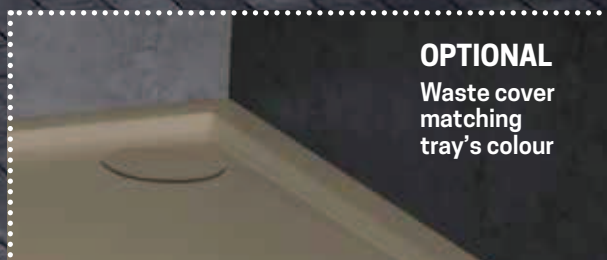

White
(30)
Soft white
(79)

Beige
(11)

Corda
(27)

Grey
(29)

Black
(28)

OPTIONAL

Waste cover matching tray's colour

VICTORY

RIM 4,5 CM

Dimensions				Code	Select the finishing / price					
					30	79	11	27	29	28
A ± 2 mm B1 C ± 3 mm					White	Soft white	Beige	Corda	Grey	Matt Black
80 x 80	794	244	796	VINR804-						
90 x 90	894	344	896	VINR904-						
100 x 100	994	444	996	VINR1004-						
Waste cover matching tray's colour				KR90CPILOLP-						