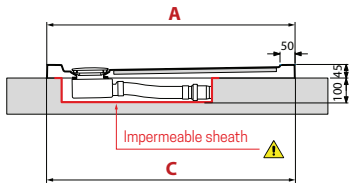

VICTORY

RIM 4,5 CM

Dimensions				Code	Select the finishing / price					
					30	79	11	27	29	28
A ± 2 mm B1 C ± 3 mm					White	Soft white	Beige	Corda	Grey	Matt Black
80 x 80	794	244	796	VINR804-						
90 x 90	894	344	896	VINR904-						
100 x 100	994	444	996	VINR1004-						
Waste cover matching tray's colour				KR90CPILOLP-						

VICTORY

RIM 11,5 CM

Dimensions				Code	Select the finishing / price					
					30	79	11	27	29	28
A ± 2 mm B1 E C ± 4 mm					White	Soft white	Beige	Corda	Grey	Matt Black
80 x 80	794	244	400 798	VINR8011-						
90 x 90	894	344	500 898	VINR9011-						
100 x 100	994	444	600 998	VINR10011-						
Waste cover matching tray's colour				KR90CPILOLP-