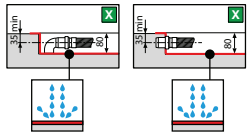

VICTORY

RIM 4,5 CM

Dimensions				Code	Select the finishing / price					
					30	79	11	27	29	28
A ± 2 mm B1 C ± 3 mm					White	Soft white	Beige	Corda	Grey	Matt Black
80 x 80	794	244	796	VINR804-						
90 x 90	894	344	896	VINR904-						
100 x 100	994	444	996	VINR1004-						
Waste cover matching tray's colour				KR90CPILOLP-						

VICTORY

RIM 11,5 CM

Dimensions				Code	Select the finishing / price					
					30	79	11	27	29	28
A ± 2 mm B1 E C ± 4 mm					White	Soft white	Beige	Corda	Grey	Matt Black
80 x 80	794	244	400 798	VINR8011-						
90 x 90	894	344	500 898	VINR9011-						
100 x 100	994	444	600 998	VINR10011-						
Waste cover matching tray's colour				KR90CPILOLP-