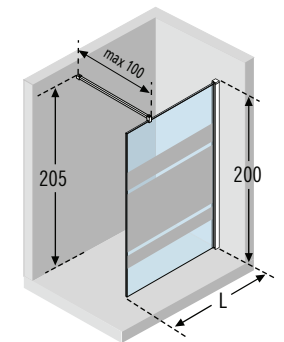

KUADRA H MIRROR

SHOWER PANEL WITH MODESTY MIRROR

200 cm

8 mm

3 cm

GLASS TYPE

PROFILE COLOURS

Dimensions	Code	Glass	Profile				Mirror	Profile			
Actual size		76	U	B	K	H	75	U	B	K	H
A		Spy	Matt White	Silver	Chrome	Matt Black	Mirror	Matt White	Silver	Chrome	Matt Black
27↔30	KUADH30-							-	-	-	-
37↔40	KUADH40-							-	-	-	-
47↔50	KUADH50-							-	-	-	-
57↔60	KUADH60-							-	-	-	-
67↔70	KUADH70-							-	-	-	-
77↔80	KUADH80-							-	-	-	-
87↔90	KUADH90-							-	-	-	-
97↔100	KUADH100-							-	-	-	-
117↔120	KUADH120-							-	-	-	-
137↔140	KUADH140-		-	-	-	-		-	-	-	-
L 20↔180 H 80↔220 SPECIAL	KUADHSP		-	-	-	-		-	-	-	-