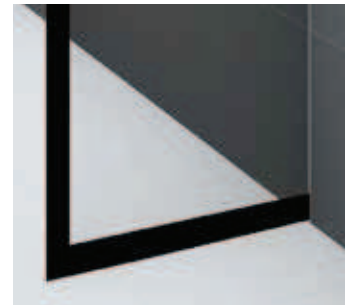

Frame
code 86