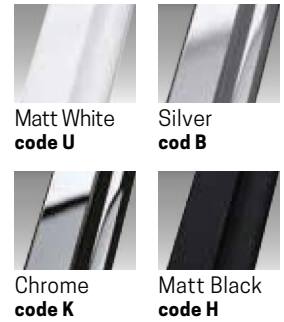

KUADRA H MIRROR

SHOWER PANEL WITH MODESTY MIRROR

200 cm

8 mm

3 cm

GLASS TYPE

PROFILE COLOURS

Dimensions	Code	Glass	Profile				Mirror	Profile			
Actual size		76	U	B	K	H	75	U	B	K	H
A		Spy	Matt White	Silver	Chrome	Matt Black	Mirror	Matt White	Silver	Chrome	Matt Black
27↔30	KUADH30-							-	-	-	-
37↔40	KUADH40-							-	-	-	-
47↔50	KUADH50-							-	-	-	-
57↔60	KUADH60-							-	-	-	-
67↔70	KUADH70-							-	-	-	-
77↔80	KUADH80-							-	-	-	-
87↔90	KUADH90-							-	-	-	-
97↔100	KUADH100-							-	-	-	-
117↔120	KUADH120-							-	-	-	-
137↔140	KUADH140-		-	-	-	-		-	-	-	-
L 20↔180 H 80↔220 SPECIAL	KUADHSP		-	-	-	-		-	-	-	-

Bottom stabilizer

SUPPORT BAR OF CM 150 IS OPTIONAL (SEE PAG. 258)

OPTIONAL

EVO FIXING SYSTEM (IN RECESS)

- 1 front bar of 180 cm
- 2 clamps

Finishing	Code	Price
Silver	KUADHSFN-B	
Chrome	KUADHSFN-K	
Matt Black	KUADHSFN-H	
Matt White	KUADHSFN-U	