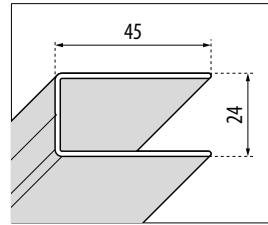

KUADRA H MIRROR

SHOWER PANEL WITH MODESTY MIRROR

200 cm

8 mm

3 cm

GLASS TYPE

PROFILE COLOURS

Dimensions	Code	Glass	Profile				Mirror	Profile			
Actual size		76	U	B	K	H	75	U	B	K	H
A		Spy	Matt White	Silver	Chrome	Matt Black	Mirror	Matt White	Silver	Chrome	Matt Black
27↔30	KUADH30-							-	-	-	-
37↔40	KUADH40-							-	-	-	-
47↔50	KUADH50-							-	-	-	-
57↔60	KUADH60-							-	-	-	-
67↔70	KUADH70-							-	-	-	-
77↔80	KUADH80-							-	-	-	-
87↔90	KUADH90-							-	-	-	-
97↔100	KUADH100-							-	-	-	-
117↔120	KUADH120-							-	-	-	-
137↔140	KUADH140-		-	-	-	-		-	-	-	-
L 20↔180 H 80↔220 SPECIAL	KUADHSP		-	-	-	-		-	-	-	-

EVO FIXING SYSTEM (CORNER)

- 1 front bar of 180 cm
- 1 side bar of 120 cm
- 2 clamps
- 1 angular union

Finishing	Code	Price
Silver	KUADHSF-B	
Chrome	KUADHSF-K	
Matt Black	KUADHSF-H	
Matt White	KUADHSF-U	

STANDARD SUPPORT BAR (Included)

Support bar 100 cm

OVERALL DIMENSIONS FIXING PROFILES

Wall

Colour	Code
White	P01KUHST-A
Silver	P01KUHST-B
Chrome	P01KUHST-K
Black	P01KUHST-H

OPTIONAL

SUPPORT BAR 150 CM

Finishing	Code	Price
White	R80GIANF15-A	
Matt White	R80GIANF15-U	
Silver	R80GIANF15-B	
Chrome	R80GIANF15-K	
Matt Black	R80GIANF15-H	