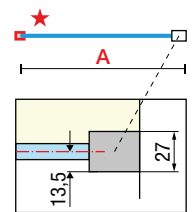

KUADRA H MIRROR

SHOWER PANEL WITH MODESTY MIRROR

200 cm

8 mm

3 cm

GLASS TYPE

PROFILE COLOURS

Dimensions	Code	Glass	Profile				Mirror	Profile			
Actual size		76	U	B	K	H	75	U	B	K	H
A		Spy	Matt White	Silver	Chrome	Matt Black	Mirror	Matt White	Silver	Chrome	Matt Black
27↔30	KUADH30-							-	-	-	-
37↔40	KUADH40-							-	-	-	-
47↔50	KUADH50-							-	-	-	-
57↔60	KUADH60-							-	-	-	-
67↔70	KUADH70-							-	-	-	-
77↔80	KUADH80-							-	-	-	-
87↔90	KUADH90-							-	-	-	-
97↔100	KUADH100-							-	-	-	-
117↔120	KUADH120-							-	-	-	-
137↔140	KUADH140-		-	-	-	-		-	-	-	-
L 20↔180 H 80↔220 SPECIAL	KUADHSP		-	-	-	-		-	-	-	-

EVO FIXING SYSTEM (CORNER)

- 1 front bar of 180 cm
- 1 side bar of 120 cm
- 2 clamps
- 1 angular union

Finishing	Code	Price
Silver	KUADHSF-B	
Chrome	KUADHSF-K	
Matt Black	KUADHSF-H	
Matt White	KUADHSF-U	