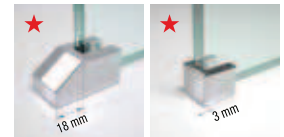

Bottom stabilizer