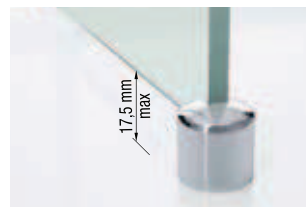

STANDARD SUPPORT BAR

Dimensions	Code	Price
15 cm	R80LOU150-K	
25 cm	R80LOU250-K	
35 cm	R80LOU350-K	
45 cm	R80LOU450-K	
25 cm	R80LOU250-H	
35 cm	R80LOU350-H	
45 cm	R80LOU450-H	

KIT FOR FIXING THE STANDARD BAR TO THE CEILING

Kit is made of just the 2 joints. To be used with the 100 cm standard bar supplied

Finishing	Code	Price
White	R801SOFEL-A	
Chrome	R801SOFEL-K	
Matt Black	R801SOFEL-H	

BASE LATCH INTERNAL TO THE SHOWER TRAY Ø 29 MM