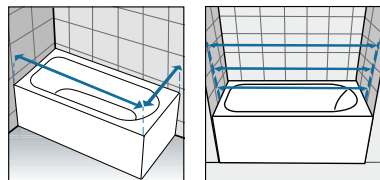

KUADRA 3V

TWO SECTION BATH SCREEN, 1 HINGED + 1 FIXED - REVERSIBLE

GLASS TYPE

PROFILE COLOURS

Dimensions	Code	Glass		Profile		
		1	51	D	B	K
Actual size		Clear	Ravenna print	White	Silver	Chrome
97↔100	KUAD3V100-					

HOW TO TAKE THE MEASUREMENT

Dimension must be taken from the tiled wall to the external edge of the bathtub according to this drawing.