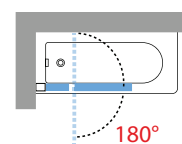

KUADRA 3V

TWO SECTION BATH SCREEN, 1 HINGED + 1 FIXED - REVERSIBLE

GLASS TYPE

PROFILE COLOURS

Dimensions	Code	Glass		Profile		
		1	51	D	B	K
Actual size		Clear	Ravenna print	White	Silver	Chrome
97↔100	KUAD3V100-					

HOW TO TAKE THE MEASUREMENT

Dimension must be taken from the tiled wall to the external edge of the bathtub according to this drawing.