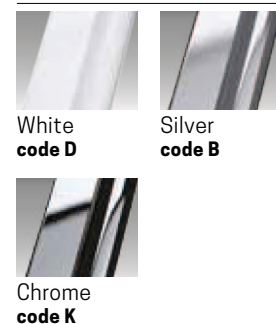

KUADRA 3V

TWO SECTION BATH SCREEN, 1 HINGED + 1 FIXED - REVERSIBLE

GLASS TYPE

PROFILE COLOURS

Dimensions	Code	Glass		Profile		
		1	51	D	B	K
Actual size		Clear	Ravenna print	White	Silver	Chrome
97↔100	KUAD3V100-					

TECHNICAL DATA

PROFILE COLOURS

White
code A-D

Silver
code B

Chrome
code K

Matt Black
code H

GLASS TYPES (European Standards UNI EN 14428)

Clear
code 1