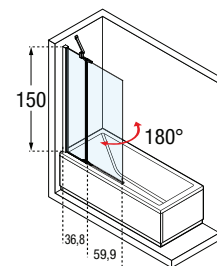

KUADRA 3V

TWO SECTION BATH SCREEN, 1 HINGED + 1 FIXED - REVERSIBLE

GLASS TYPE

PROFILE COLOURS

Dimensions	Code	Glass		Profile		
		1	51	D	B	K
Actual size		Clear	Ravenna print	White	Silver	Chrome
97↔100	KUAD3V100-					

HOW TO TAKE THE MEASUREMENT

Dimension must be taken from the tiled wall to the external edge of the bathtub according to this drawing.