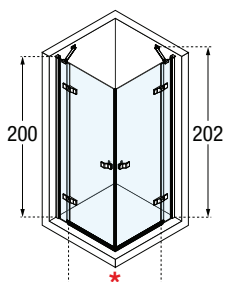

020 Construction of the code: **Code** + **Left / Right** + **Glass** + **Profile** = Final product code