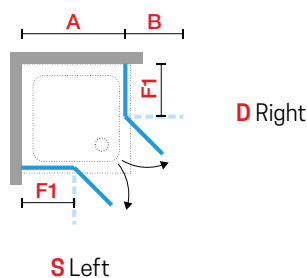

020 Construction of the code: **Code** + **Left / Right** + **Glass** + **Profile** = Final product code