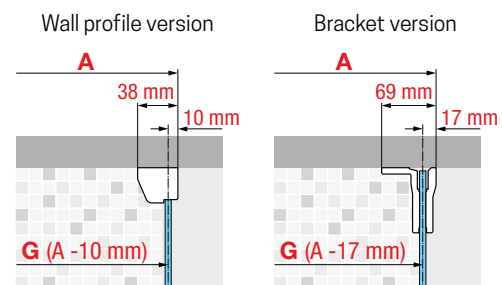

020 Construction of the code: **Code** + **Left / Right** + **Glass** + **Profile** = Final product code