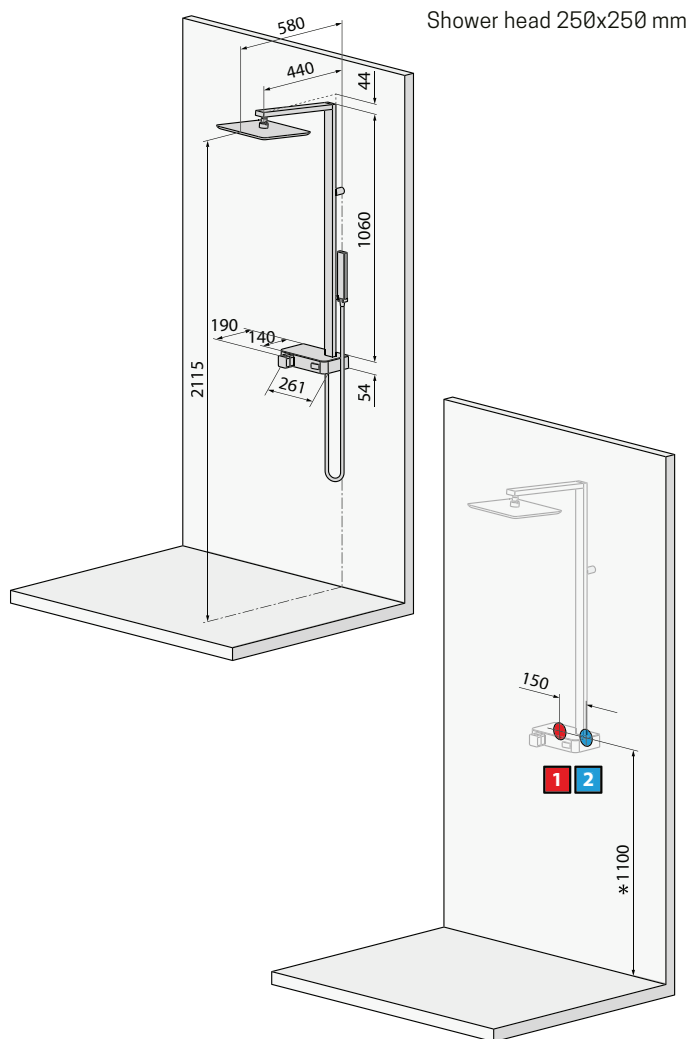

FLOW

EQUIPPED PANEL IN CHROMED BRASS WITH SHOWER HEAD, FOR WALL FITTING

Shower head 250x250 mm

Mixer	Dimensions (cm)	Code	Select the finishing / price		
			A	H	W
			White	Black	Mirror

Thermostatic	26 x 115,8	FLOWT-		
--------------	------------	---------------	--	--

White

Black

Mirror

1 2 Water connections for wall mounted fittings

- 1 **HYDRAULIC CHARACTERISTIC**
Optimum dynamic pressure 2=5 bar
1/2" hot water connection
- 2 Cold water connection 1/2"

Construction of the Code: **Code** + **Select the colour** = Final product Code