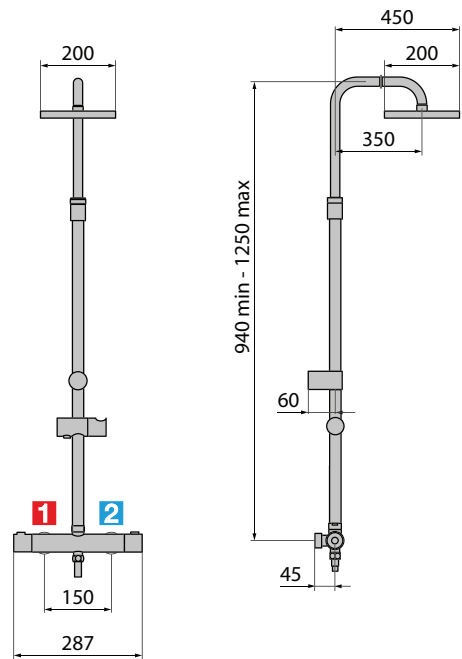

EASY 2

EQUIPPED PANEL IN CHROMED BRASS WITH SHOWER HEAD, FOR WALL FITTING

Shower head 200x200 mm

Mixer	Dimensions (cm)	Code	Select the finishing / price	
			K Chrome	H Matt Black
Thermostatic	29 x H 125	EASY2T-		

1 2 Water connections for wall mounted fittings

HYDRAULIC CHARACTERISTIC
Optimum dynamic pressure 2=5 bar

1/2" hot water connection
Cold water connection 1/2"