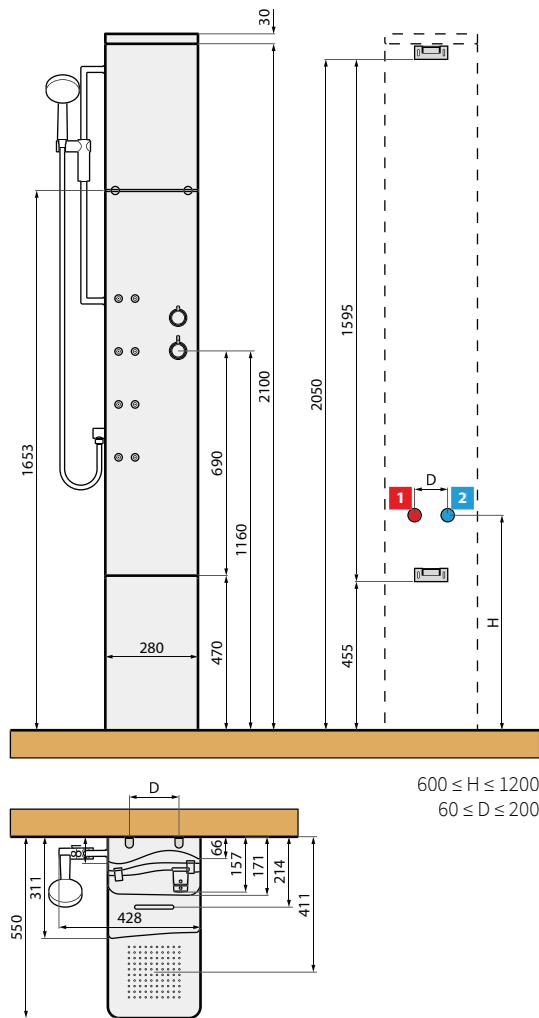

DRESS PLUS

EQUIPPED PANEL WITH SHOWER HEAD AND SEAT, FOR WALL FITTING

Shower head 200x200 mm

Mixer	Dimensions (cm)	Code	Select the finishing / price			
			30	79	29	28
			Shiny white	Matt White	Grey	Matt Black

STANDARD

Manual	28 x 55 x H 213	DRESS1VMF-				
Thermostatic	28 x 55 x H 213	DRESS1VTF-				

1 2 Water connections for wall mounted fittings

- 1 **HYDRAULIC CHARACTERISTIC**
Optimum dynamic pressure 2÷5 bar
- 2 **1/2" hot water connection**
Cold water connection 1/2"

Construction of the Code: **Code** + **Select the colour** = Final product Code