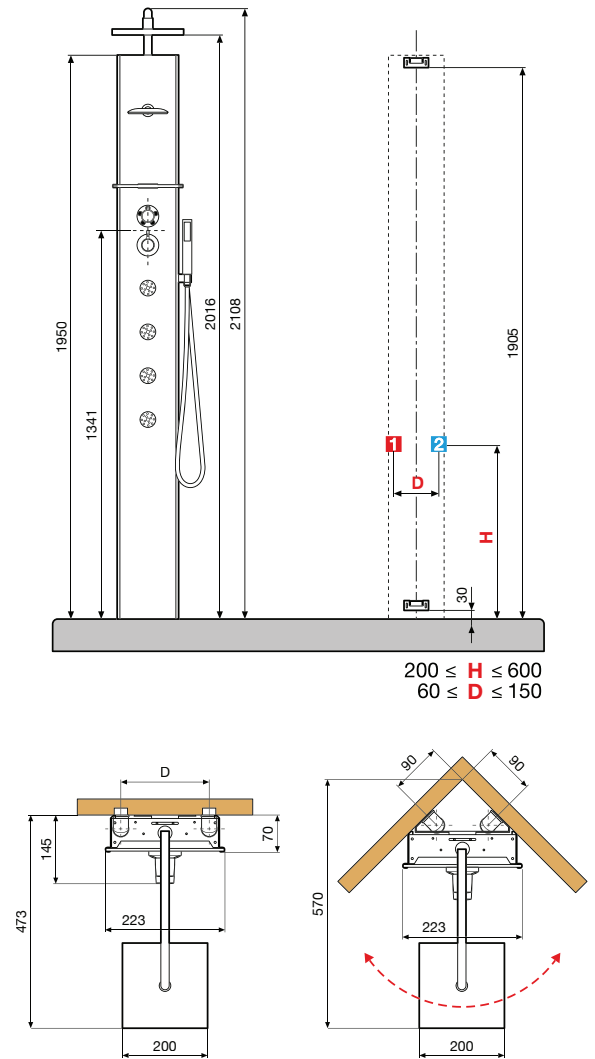

CASCATA 1

EQUIPPED PANEL WITH ALUMINIUM SIDE PROFILES AND ACRYLIC FINISH, SHOWER HEAD, CORNER OR WALL INSTALLATION

Shower head 200x200 mm

Mixer	Dimensions (cm)	Code	Select the finishing / price		
			A	H	W
			White	Black	Mirror
Manual	22,3 x 211	CASC1VM-			
Thermostatic	22,3 x 211	CASC1VT-			

- 1 2 Water connections for wall mounted fittings
- 1 HYDRAULIC CHARACTERISTIC
Optimum dynamic pressure 2÷5 bar
- 2 1/2" hot water connection
Cold water connection 1/2"