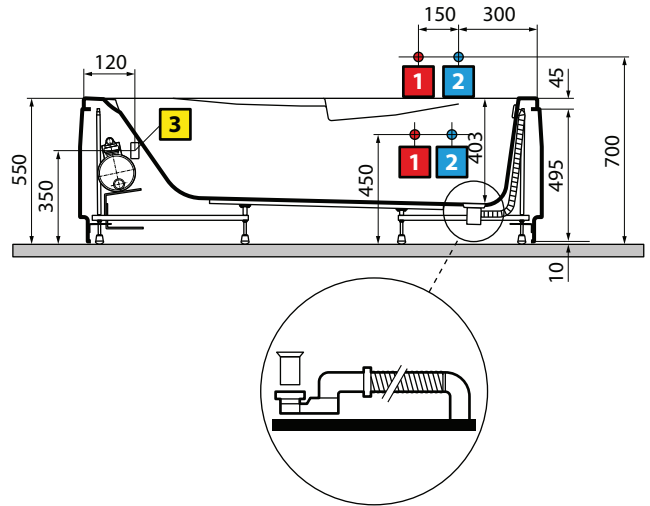

Model	A	B	C	D	E	F	G	H	I	Capacity litres
150x70	1495	695	1000	420	470	730	625	290	412,5	150
160x70	1595	695	1100	420	470	780	675	390	512	160
170x70	1695	695	1200	420	470	830	725	490	611,5	170
170x75	1695	745	1200	470	520	830	725	370	491,5	180
170x80	1695	795	1200	500	570	830	725	400	535	190
180x80	1795	795	1300	500	570	880	775	500	631,5	200

WARNING!
It could be dangerous for pacemaker wearer

Install a 30mA differential switch upstream of the appliance with a multiple-pole switch with a minimum contact opening ≥ 3 mm.

HYDRAULIC CHARACTERISTIC

5/7 Whirlpool jets
12 Airpool jets
Siphon connection 1 1/2"

ELECTRICAL CHARACTERISTIC

Tension: 220-230 V
Frequency: 50 Hz
Maximum power consumption: 950 W
Whirlpool: 550 W
Airpool: 400 W