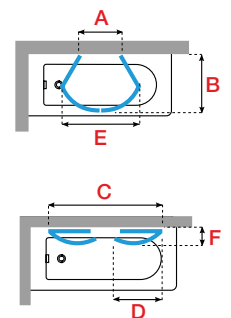

PROFILE COLOURS

White
code A

Silver
code B

Chrome
code K

Dimensions	Code	Glass	Profile		
Actual size		1	A	B	K
70 x 150 H	AURORA470-	Clear	White	Silver	Chrome
75 x 150 H	AURORA475-				
80 x 150 H	AURORA480-				

	A	B	C	D	E	F
70 cm	81	67	154	55	99,5	13,2
75 cm	81	72	164	55	99,5	13,2
80 cm	81	77	174	55	99,5	13,2

TECHNICAL DATA

PROFILE COLOURS

White
code A-D

Silver
code B

Chrome
code K

Matt Black
code H

GLASS TYPES (European Standards UNI EN 14428)

Cascade
code 16
(only for: Aurora 9)

Ice
code 20
(only for: Riviera 2.0 2V
e 3V)

HOW TO TAKE THE MEASUREMENT

Dimension must be taken from the tiled wall to the external edge of the bathtub according to this drawing.