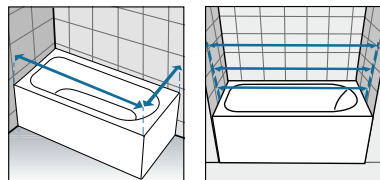

Cascade
code 16
(only for: Aurora 9)

Ice
code 20
(only for: Riviera 2.0 2V
e 3V)

HOW TO TAKE THE MEASUREMENT

Dimension must be taken from the tiled wall to the external edge of the bathtub according to this drawing.