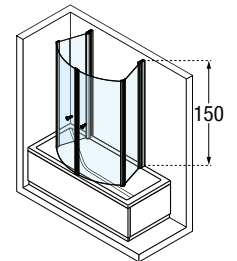

AURORA 4

BATHSCREEN TWO FOLDING SECTION

150 cm

5 mm curved door

6 mm plane door

3 cm

GLASS TYPE

Clear
code 1

PROFILE COLOURS

White
code A

Silver
code B

Chrome
code K

Dimensions	Code	Glass	Profile		
Actual size		1	A	B	K
70 x 150 H	AURORA470-	Clear	White	Silver	Chrome
75 x 150 H	AURORA475-				
80 x 150 H	AURORA480-				

	A	B	C	D	E	F
70 cm	81	67	154	55	99,5	13,2
75 cm	81	72	164	55	99,5	13,2
80 cm	81	77	174	55	99,5	13,2

TECHNICAL DATA

PROFILE COLOURS

White
code A-D

Silver
code B

Chrome
code K

Matt Black
code H

GLASS TYPES (European Standards UNI EN 14428)

Cascade
code 16
(only for: Aurora 9)

Ice
code 20
(only for: Riviera 2.0 2V
e 3V)

HOW TO TAKE THE MEASUREMENT

Dimension must be taken from the tiled wall to the external edge of the bathtub according to this drawing.