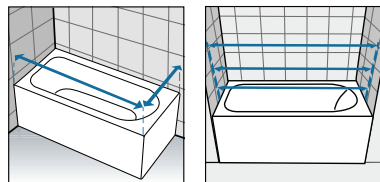

Cascade
code 16
(only for: Aurora 9)

Ice
code 20
(only for: Riviera 2.0 2V
e 3V)

HOW TO TAKE THE MEASUREMENT

Dimension must be taken from the tiled wall to the external edge of the bathtub according to this drawing.