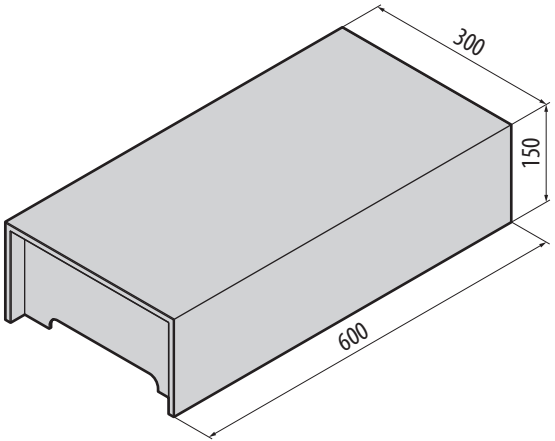

NOVELLINI

NEUTRAL CLEANER
OR
WATER ONLY

MAX 100 Kg

NO

NO