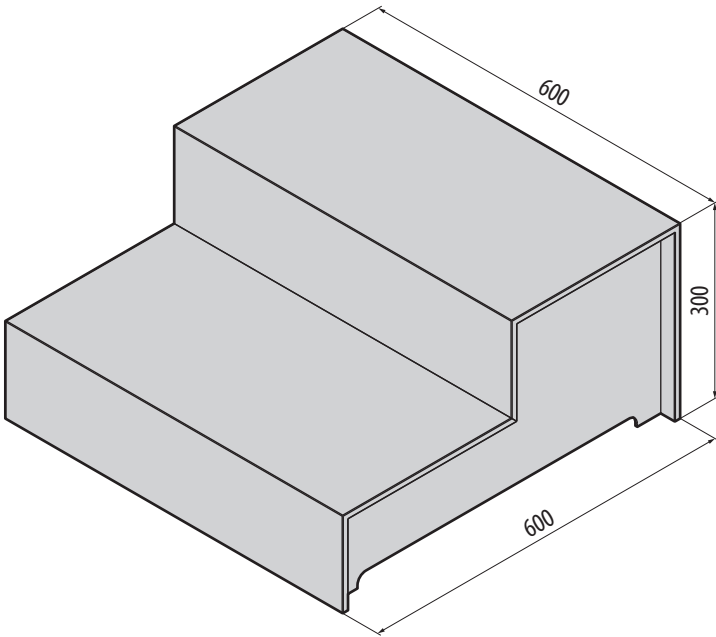

NOVELLINI

NEUTRAL CLEANER
OR
WATER ONLY

MAX 100 Kg

NO

NO