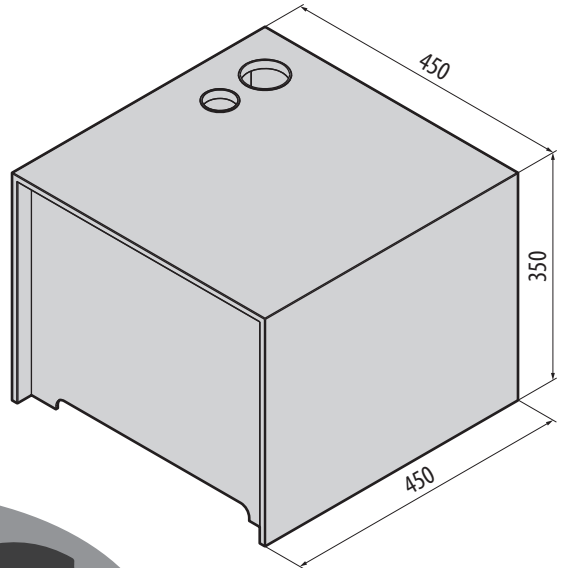

NOVELLINI

NEUTRAL CLEANER
OR
WATER ONLY

MAX 100 Kg

NO

NO