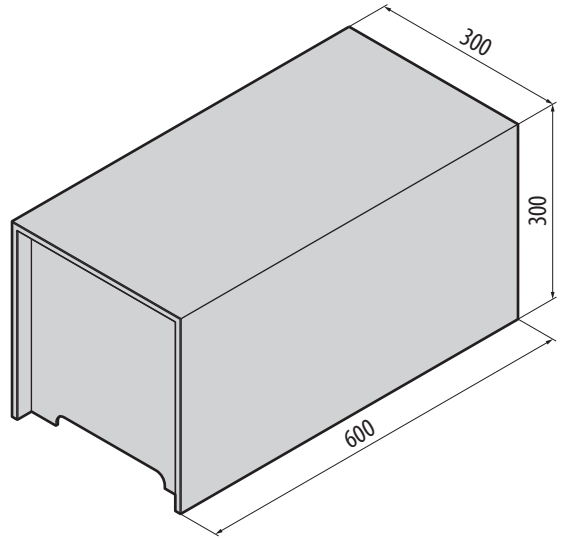

NOVELLINI

NEUTRAL CLEANER
OR
WATER ONLY

MAX 100 Kg

NO

NO