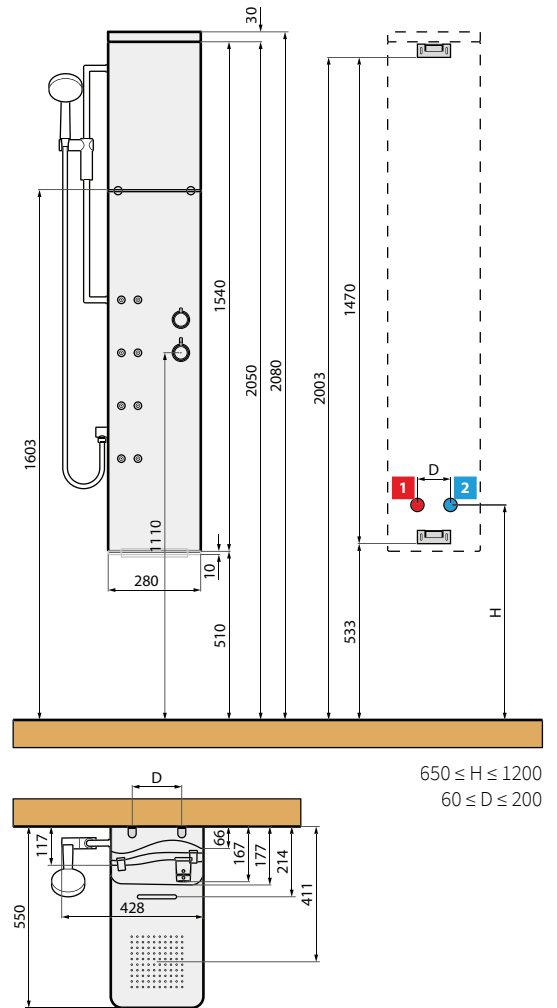

DRESS S

EQUIPPED PANEL WITH SHOWER HEAD, FOR WALL FITTING

Shower head 200x200 mm

Mixer	Dimensions (cm)	Code	Select the finishing / price			
			30	79	29	28
			Shiny white	Matt White	Grey	Matt Black

STANDARD

Manual	28 x 55 x H 158	DRESS2VMF-				
Thermostatic	28 x 55 x H 158	DRESS2VTF-				

OPTIONAL

FOOT-REST

Code	Price
POGPDRE	

- 1 2** Water connections for wall mounted fittings
- 1** **HYDRAULIC CHARACTERISTIC**
Optimum dynamic pressure 2÷5 bar
- 2** **1/2" hot water connection**
1/2" cold water connection 1/2"