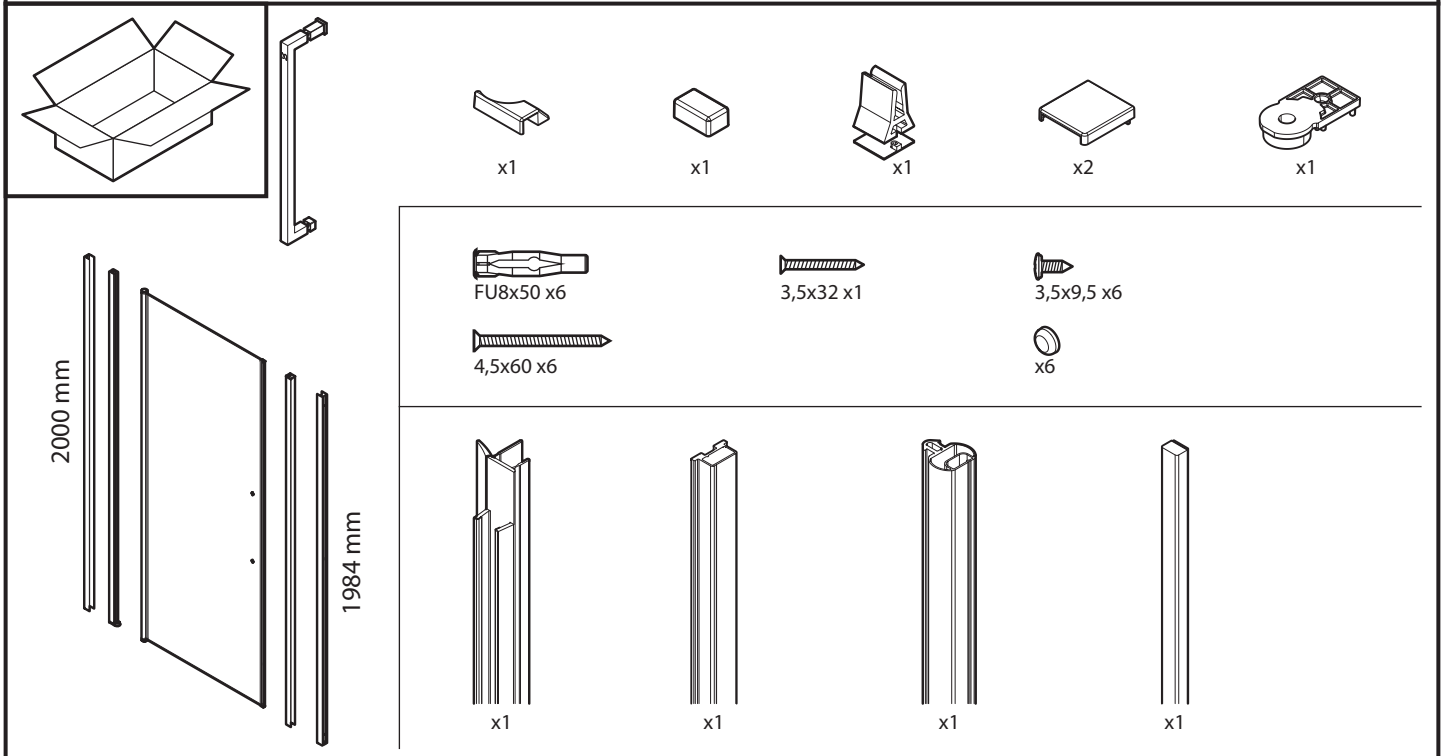

YOUNG PLUS

NOVELLINI

1B

1B77	L=77-81 cm
1B82	L=82-86 cm
1B87	L=87-91 cm
1B92	L=92-96 cm
1B97	L=97-101 cm

3

FU8x50 x3

4,5x60 x3

ø8 mm

4

FU8x50 x3

4,5x60 x3

ø8 mm

5

6

5

7

8

6

9

10

3,5x9,5 x2

x2

13

3,5x9,5 x4