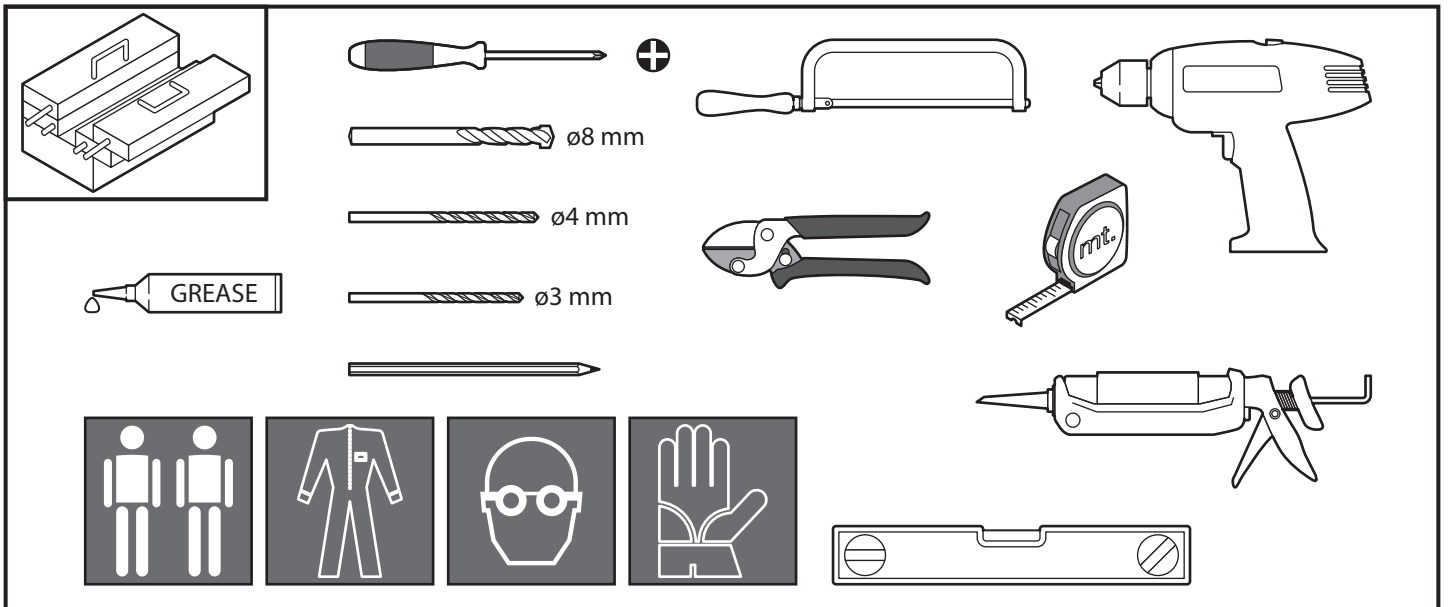

YOUNG PLUS

NOVELLINI

1B

1B77	L=77-81 cm
1B82	L=82-86 cm
1B87	L=87-91 cm
1B92	L=92-96 cm
1B97	L=97-101 cm

3

FU8x50 x3

4,5x60 x3

ø8 mm